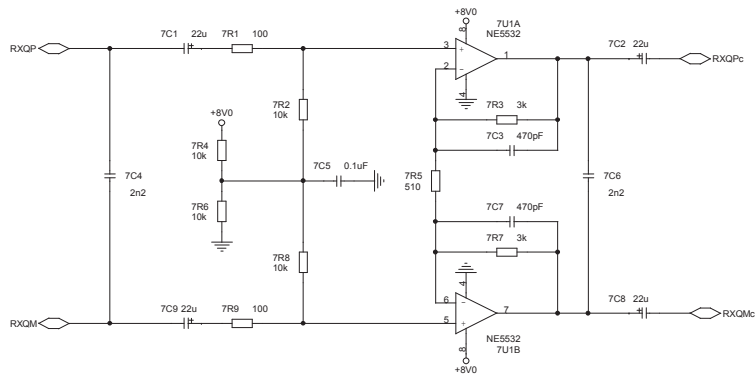

M600 K10x6x3
I-1T II-12T

2.7 mHz

5.0 mHz

7.7 mHz

14.5 mHz

28.8 mHz

SWR_IN

Setup->TX Setup->Mix out = ~33%

Setup->TX Setup->Mix out = ~33%

NO SET

5 4 3 2 1

28 kHz LFF 67 Hz HPF

ACC
CSK-M50-08 ?