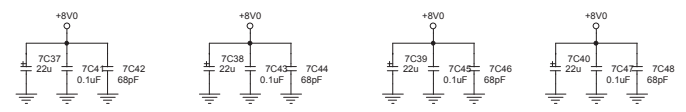

Setup->TX Setup->Mix out = ~33%

NO SET

5 4 3 2 1

28 kHz LFF 67 Hz HPF

ACC
CSK-M50-08 ?