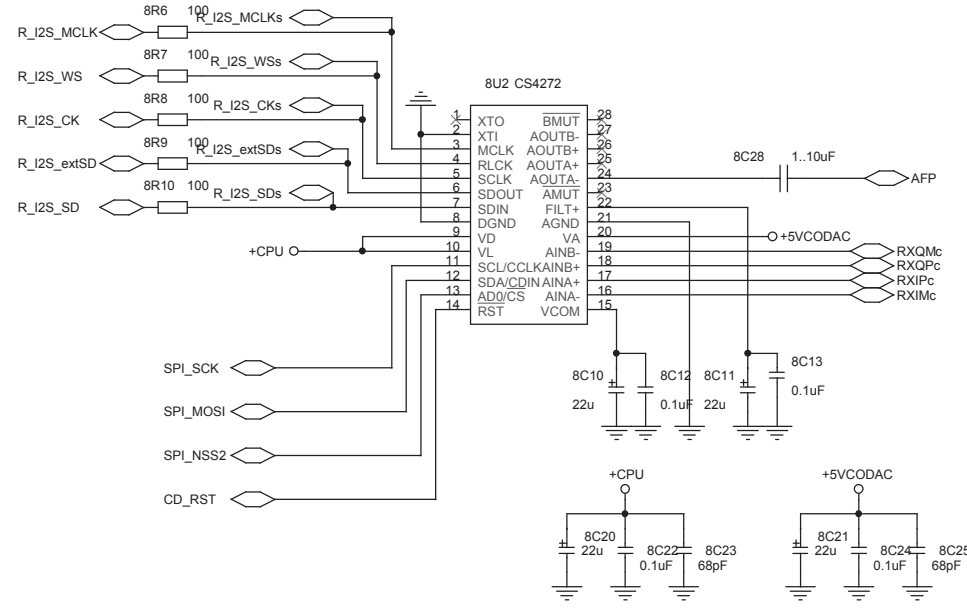

Setup->TX Setup->Mix out = ~33%

NO SET

5 4 3 2 1

28 kHz LFF 67 Hz HPF

ACC
CSK-M50-08 ?