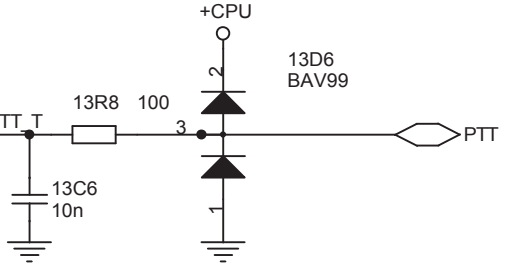

M600 K10x6x3
I-1T II-12T

2.7 mHz

5.0 mHz

7.7 mHz

14.5 mHz

28.8 mHz

SWR_IN

Setup->TX Setup->Mix out = ~33%

Setup->TX Setup->Mix out = ~33%

NO SET

5 4 3 2 1

28 kHz LFF 67 Hz HPF

ACC
CSK-M50-08 ?