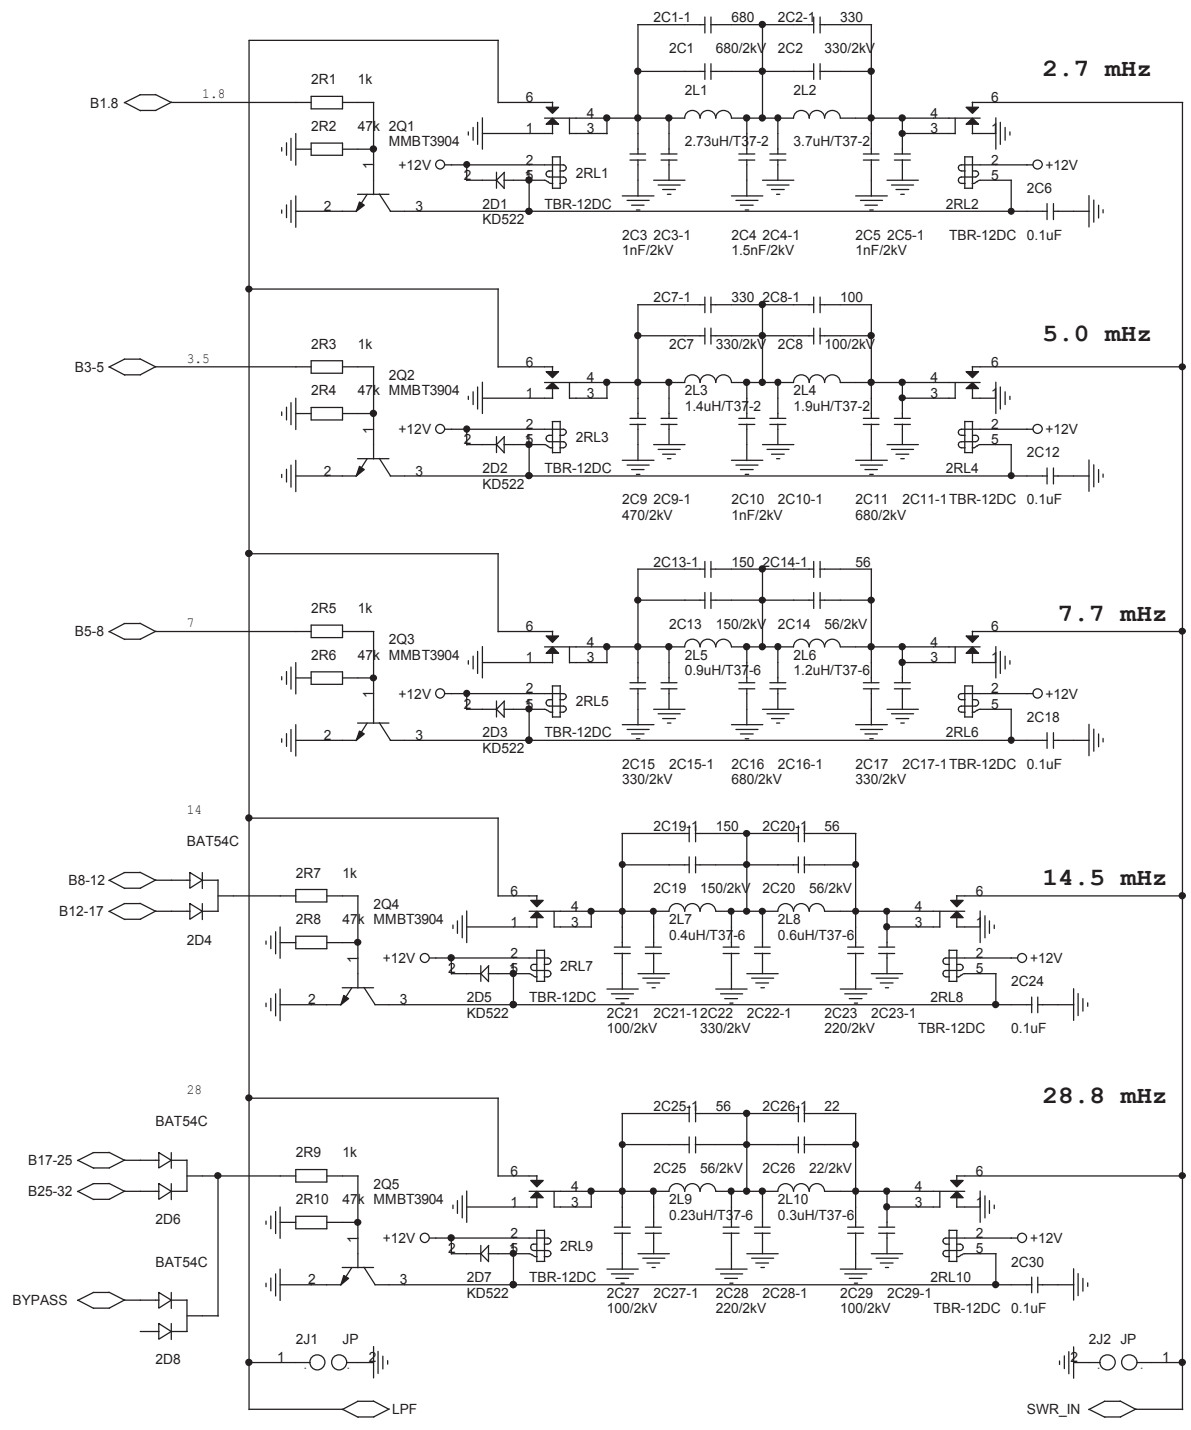

M600 K10x6x3
I-1T II-12T

2.7 mHz

5.0 mHz

7.7 mHz

14.5 mHz

28.8 mHz

SWR_IN

Setup->TX Setup->Mix out = ~33%

Setup->TX Setup->Mix out = ~33%

NO SET

5 4 3 2 1

28 kHz LFF 67 Hz HPF

ACC
CSK-M50-08 ?