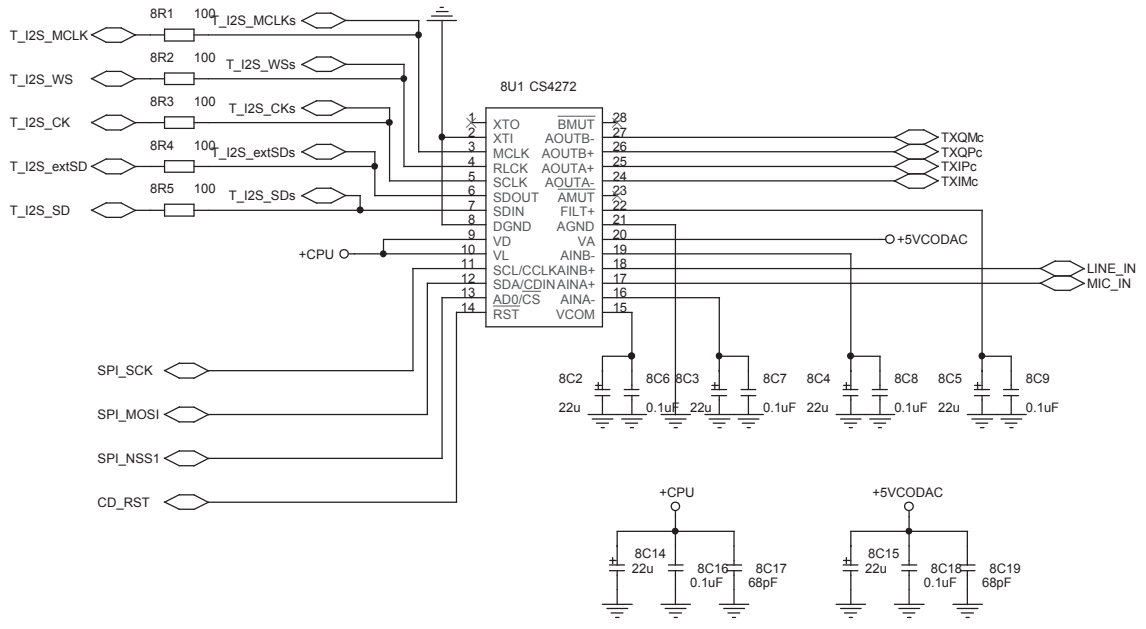

Setup->TX Setup->Mix out = ~33%

NO SET

5 4 3 2 1

28 kHz LFF 67 Hz HPF

ACC
CSK-M50-08 ?