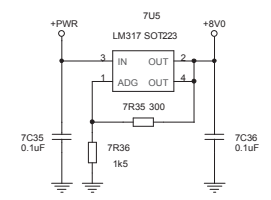

Setup->TX Setup->Mix out = ~33%

NO SET

5 4 3 2 1

28 kHz LFF 67 Hz HPF

ACC
CSK-M50-08 ?