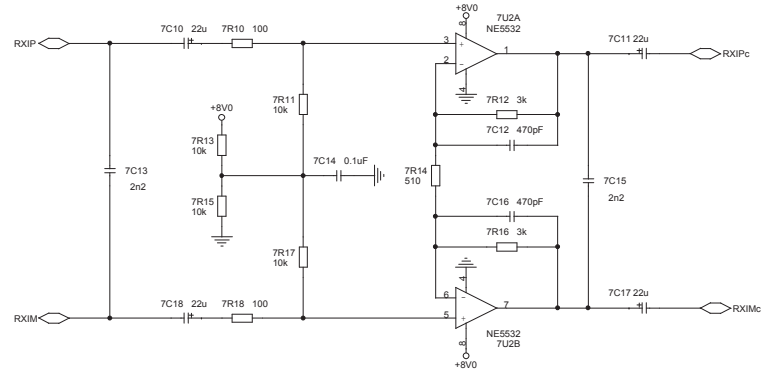

Setup->TX Setup->Mix out = ~33%

NO SET

5 4 3 2 1

28 kHz LFF 67 Hz HPF

ACC
CSK-M50-08 ?