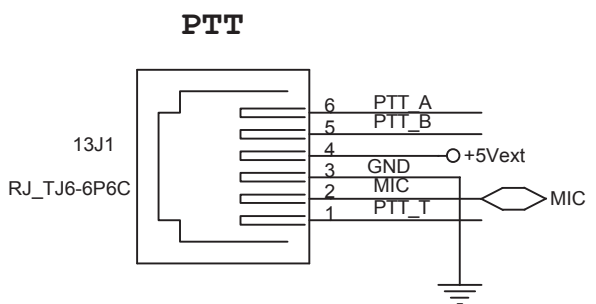

Setup->TX Setup->Mix out = ~33%

NO SET

5 4 3 2 1

28 kHz LFF 67 Hz HPF

ACC
CSK-M50-08 ?