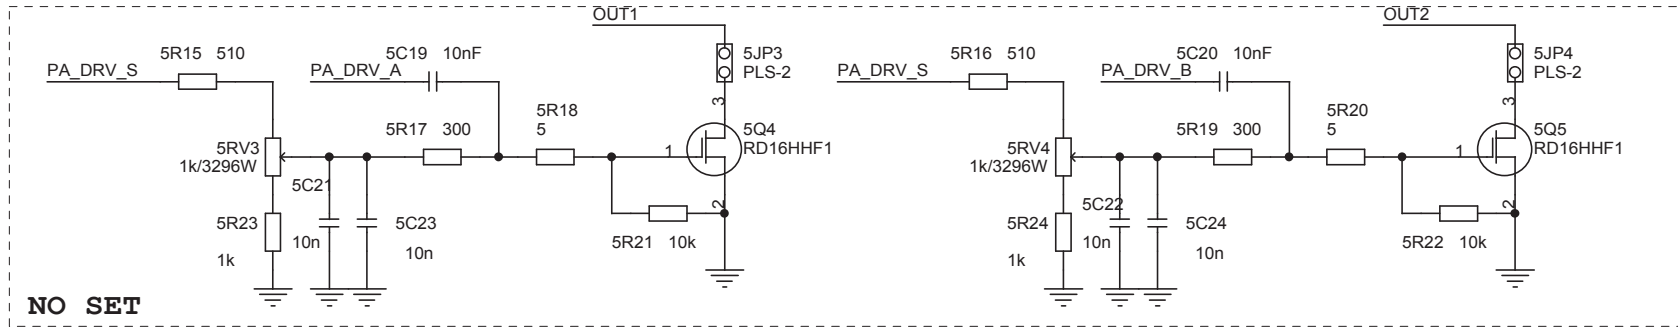

Setup->TX Setup->Mix out = ~33%

NO SET

5 4 3 2 1