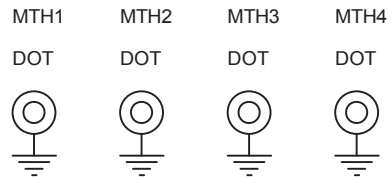

M600 K10x6x3
I-1T II-12T

2.7 mHz

5.0 mHz

7.7 mHz

14.5 mHz

28.8 mHz

SWR_IN

Setup->TX Setup->Mix out = ~33%

Setup->TX Setup->Mix out = ~33%

NO SET

5 4 3 2 1

28 kHz LFF 67 Hz HPF

ACC
CSK-M50-08 ?