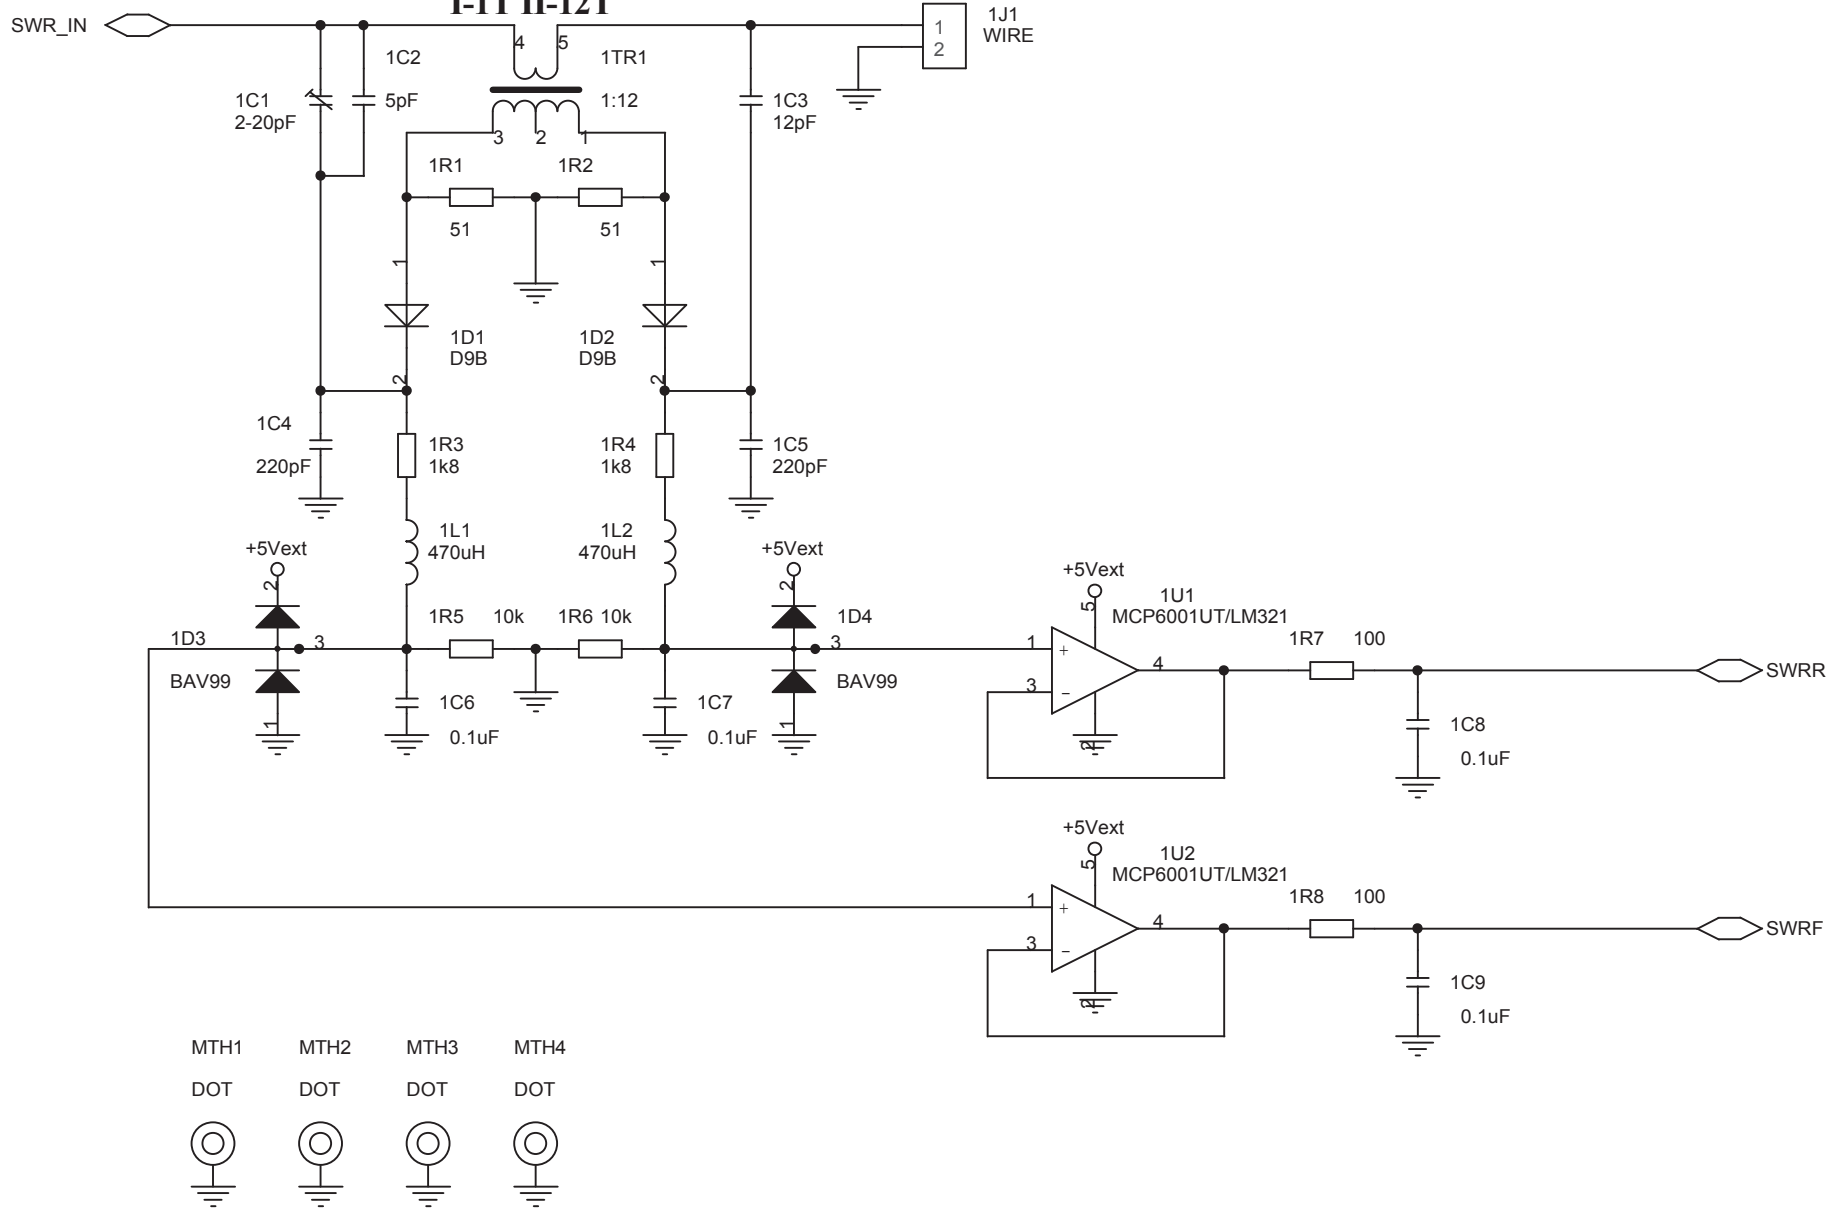

M600 K10x6x3
I-1T II-12T

2.7 mHz

5.0 mHz

7.7 mHz

14.5 mHz

28.8 mHz

SWR_IN

Setup->TX Setup->Mix out = ~33%

Setup->TX Setup->Mix out = ~33%

NO SET

5 4 3 2 1

28 kHz LFF 67 Hz HPF

ACC
CSK-M50-08 ?