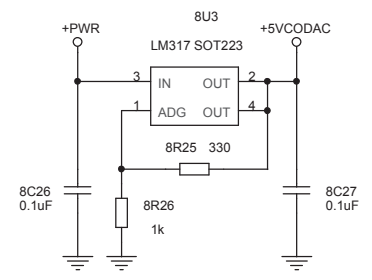

Setup->TX Setup->Mix out = ~33%

NO SET

5 4 3 2 1

28 kHz LFF 67 Hz HPF

ACC
CSK-M50-08 ?