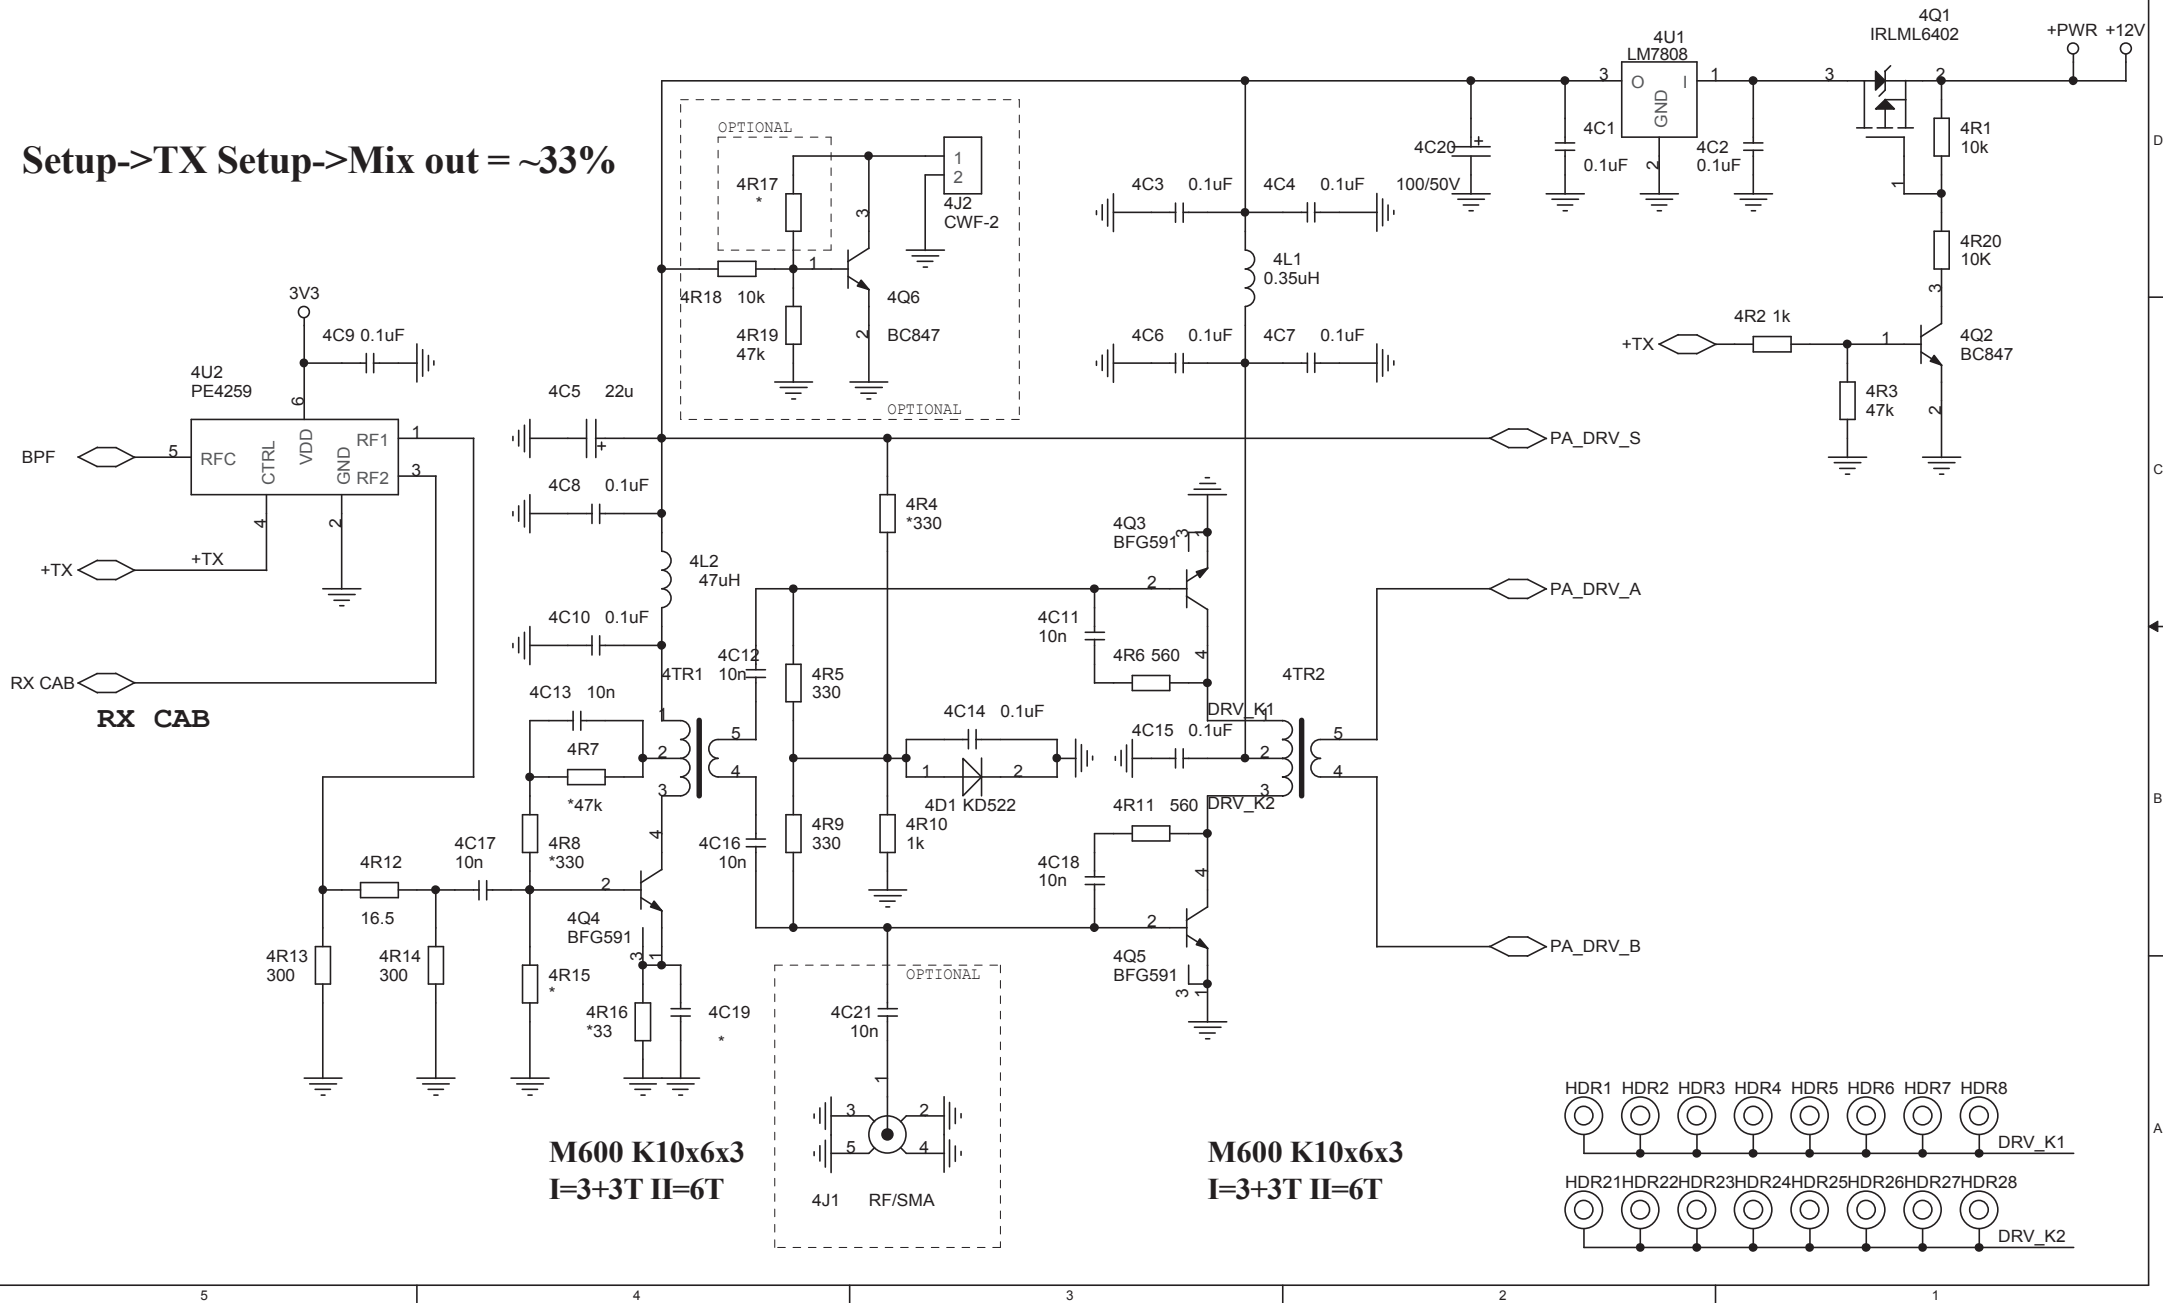

M600 K10x6x3
I-1T II-12T

2.7 mHz

5.0 mHz

7.7 mHz

14.5 mHz

28.8 mHz

SWR_IN

Setup->TX Setup->Mix out = ~33%

Setup->TX Setup->Mix out = ~33%

NO SET

5 4 3 2 1

28 kHz LFF 67 Hz HPF

ACC
CSK-M50-08 ?