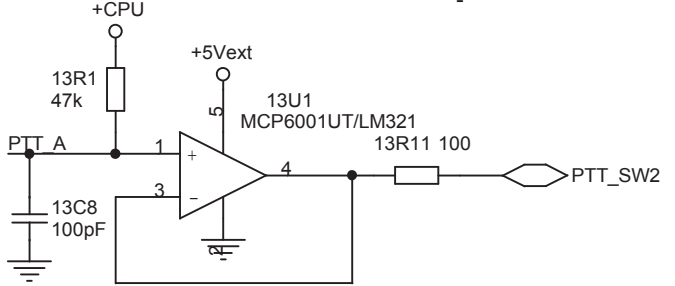

Setup->TX Setup->Mix out = ~33%

NO SET

5 4 3 2 1

28 kHz LFF 67 Hz HPF

ACC
CSK-M50-08 ?