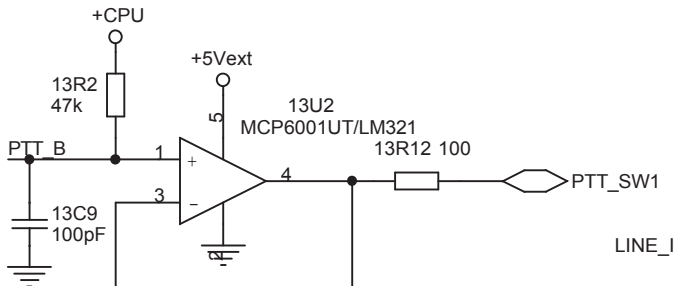

Setup->TX Setup->Mix out = ~33%

NO SET

5 4 3 2 1

28 kHz LFF 67 Hz HPF

ACC
CSK-M50-08 ?