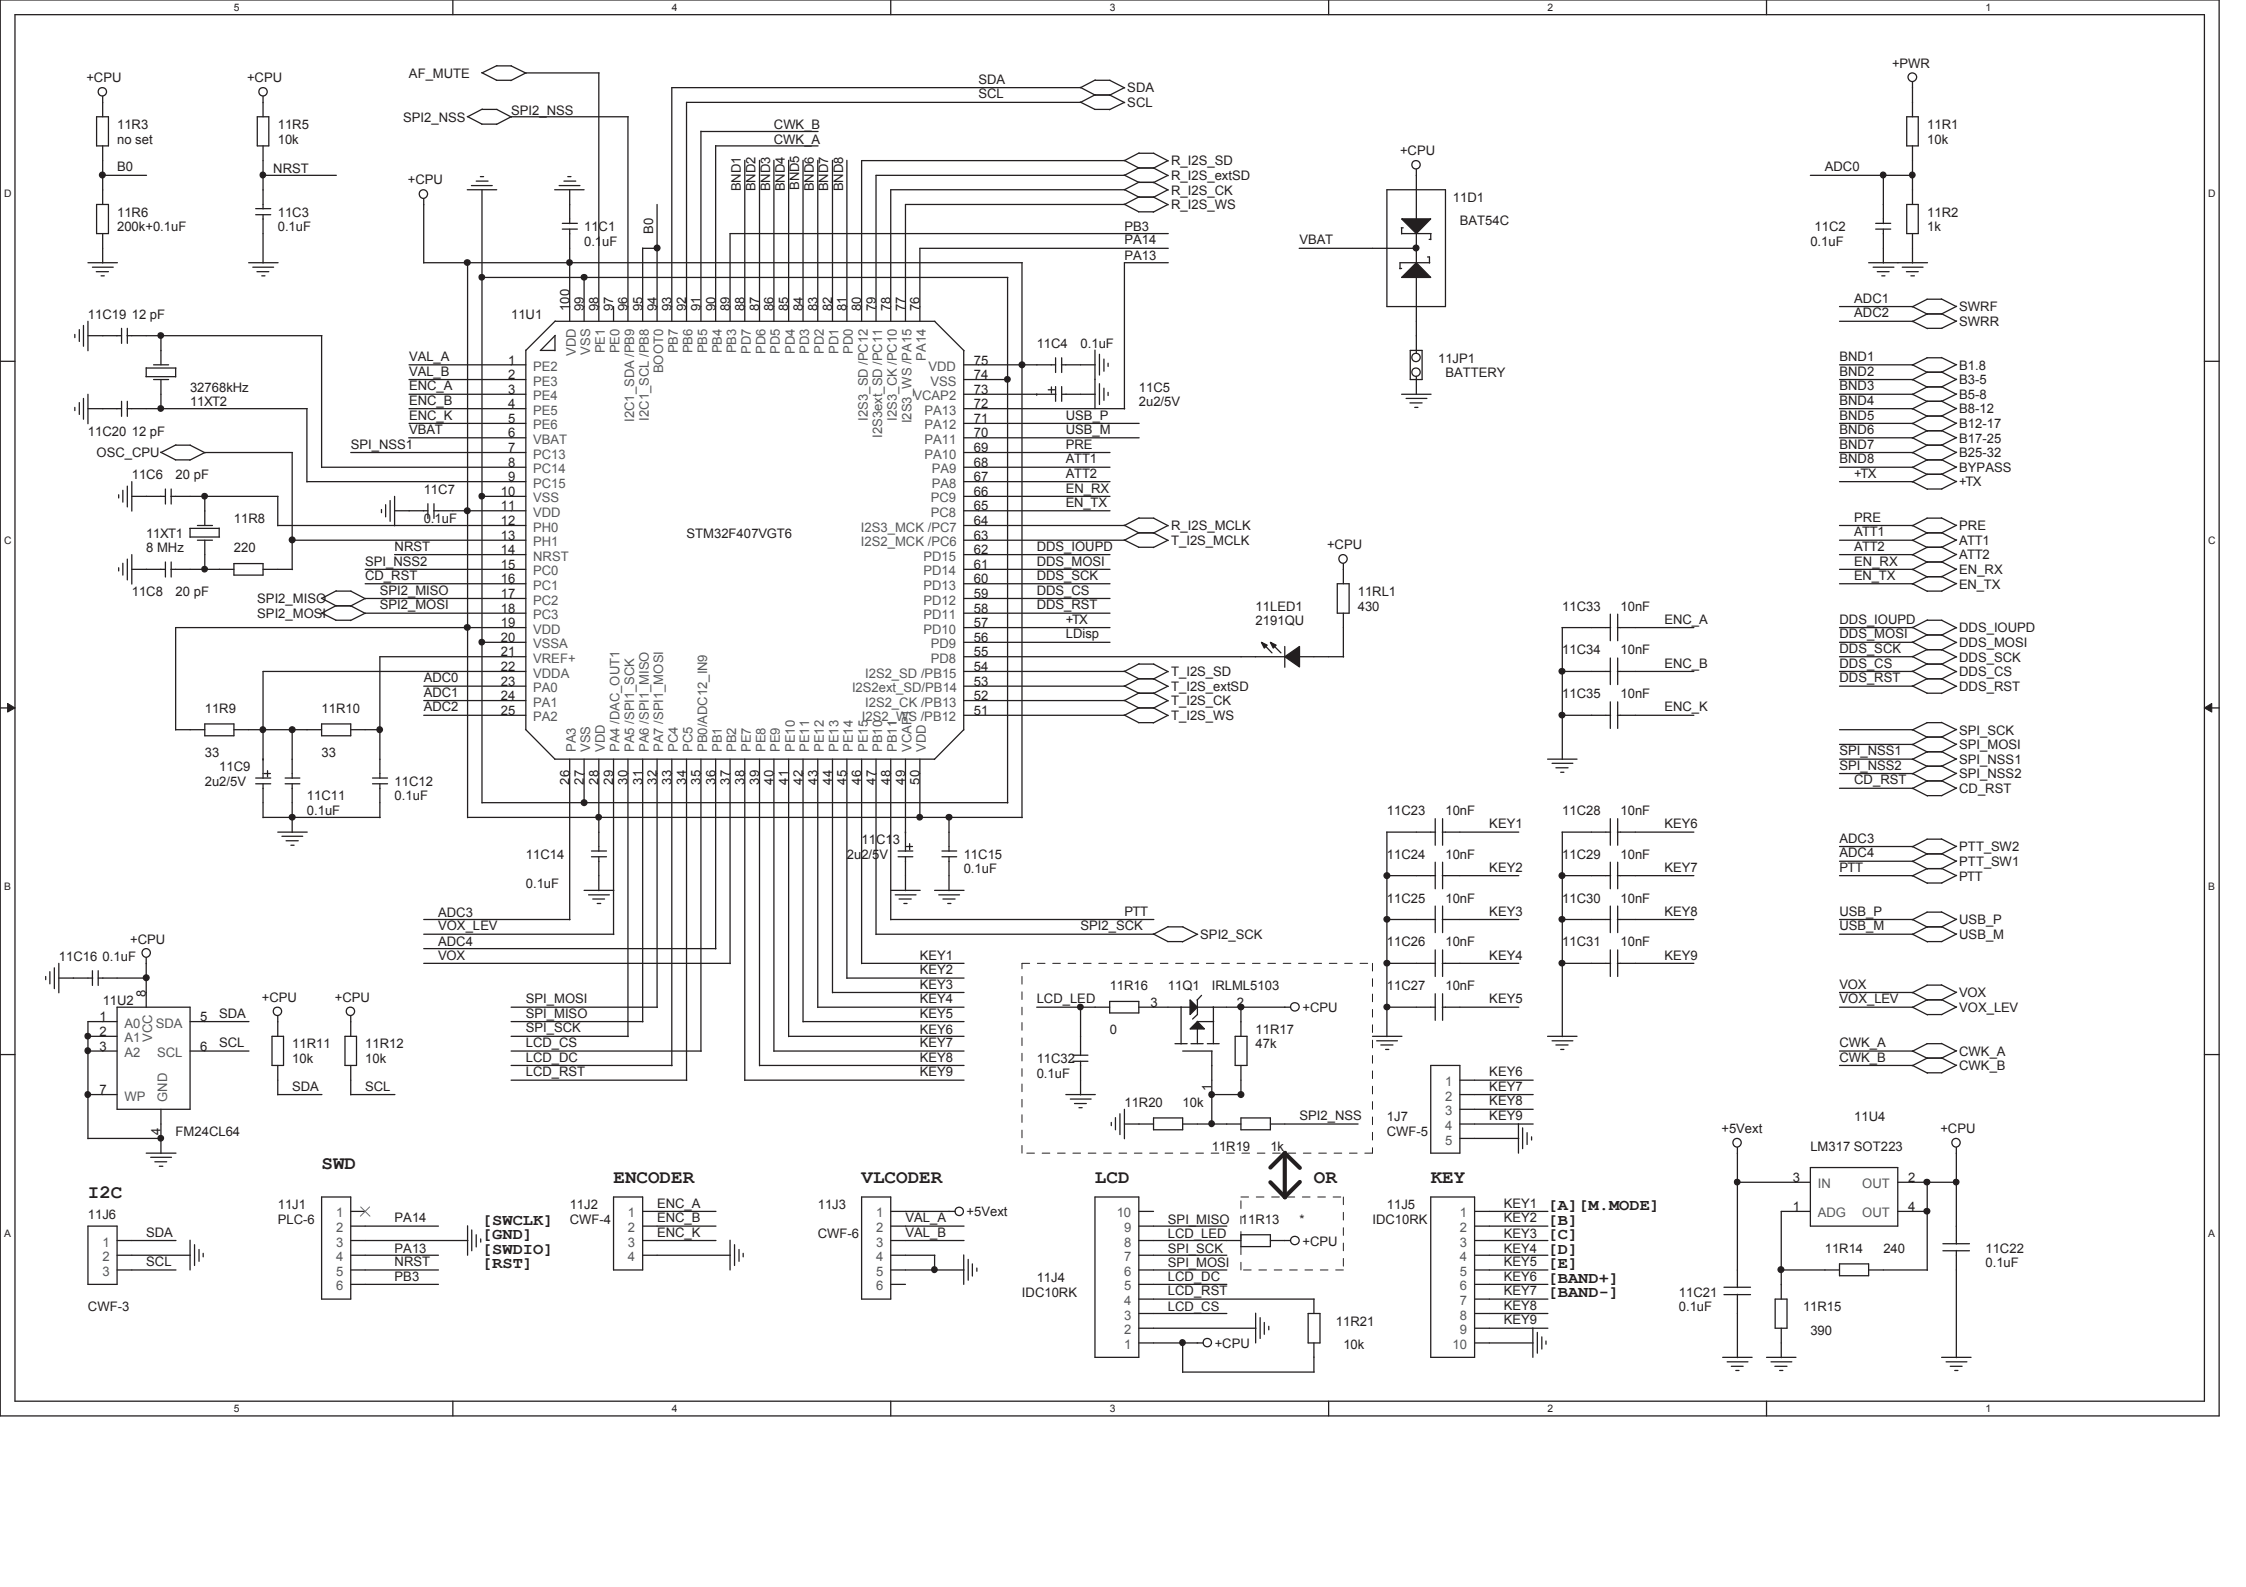

M600 K10x6x3
I-1T II-12T

2.7 mHz

5.0 mHz

7.7 mHz

14.5 mHz

28.8 mHz

SWR_IN

Setup->TX Setup->Mix out = ~33%

Setup->TX Setup->Mix out = ~33%

NO SET

5 4 3 2 1

28 kHz LFF 67 Hz HPF

ACC
CSK-M50-08 ?