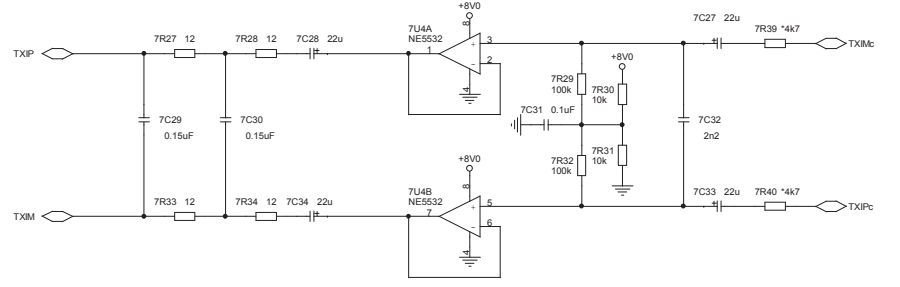

Setup->TX Setup->Mix out = ~33%

NO SET

5 4 3 2 1

28 kHz LFF 67 Hz HPF

ACC
CSK-M50-08 ?