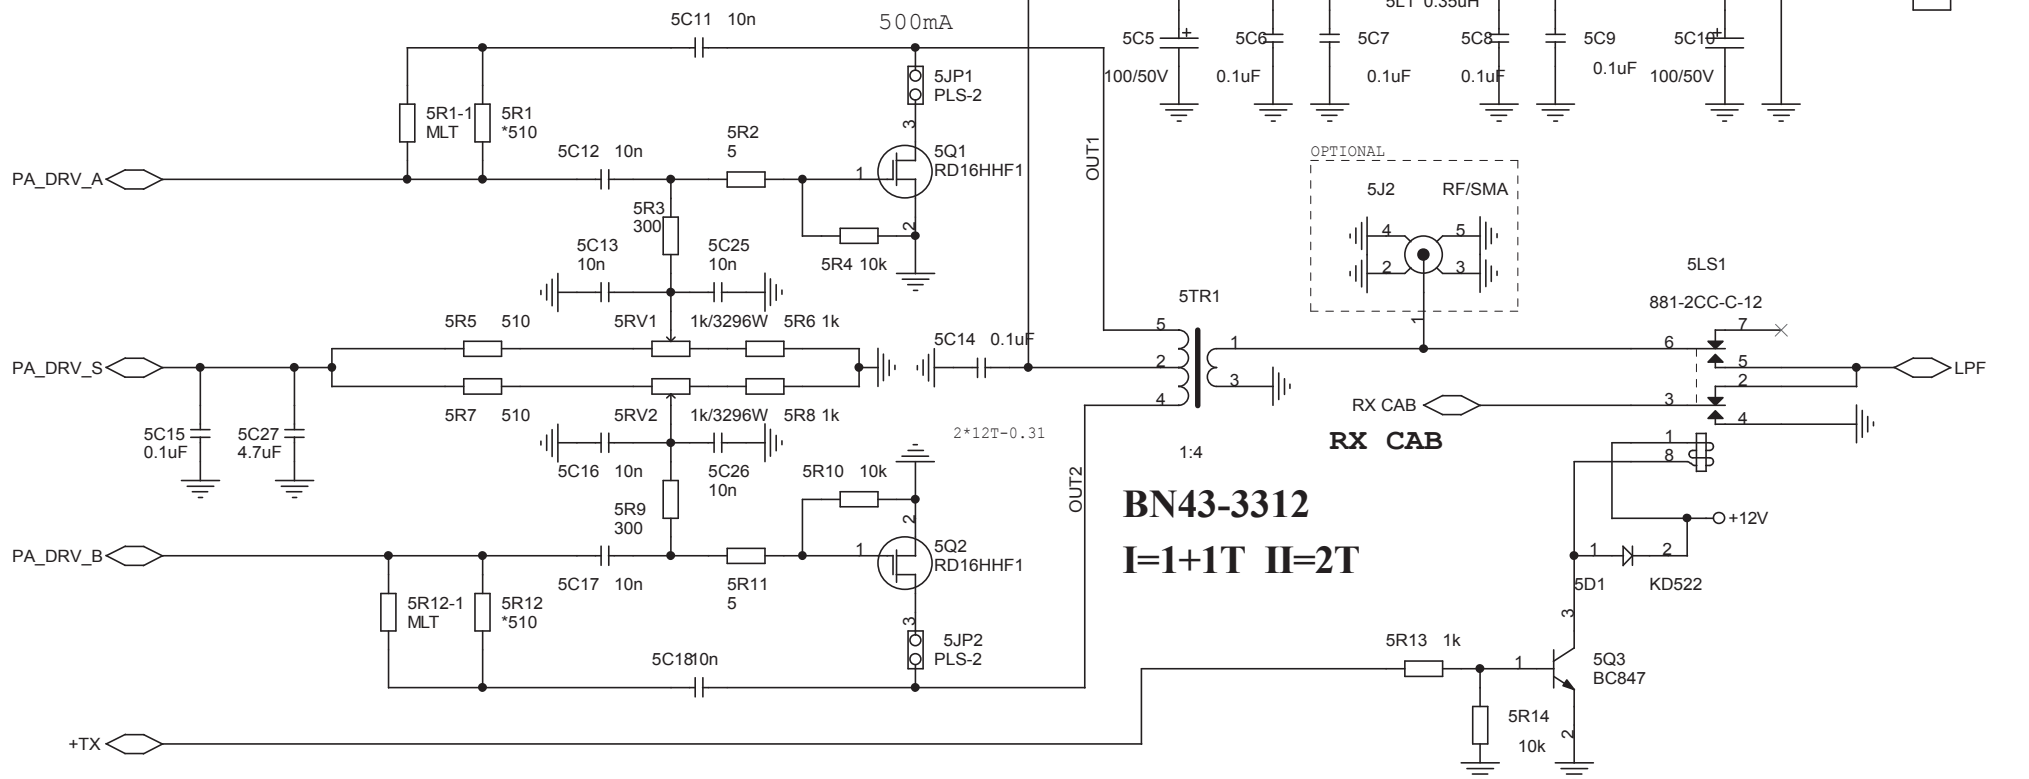

M600 K10x6x3
I-1T II-12T

2.7 mHz

5.0 mHz

7.7 mHz

14.5 mHz

28.8 mHz

SWR_IN

Setup->TX Setup->Mix out = ~33%

Setup->TX Setup->Mix out = ~33%

NO SET

5 4 3 2 1

28 kHz LFF 67 Hz HPF

ACC
CSK-M50-08 ?