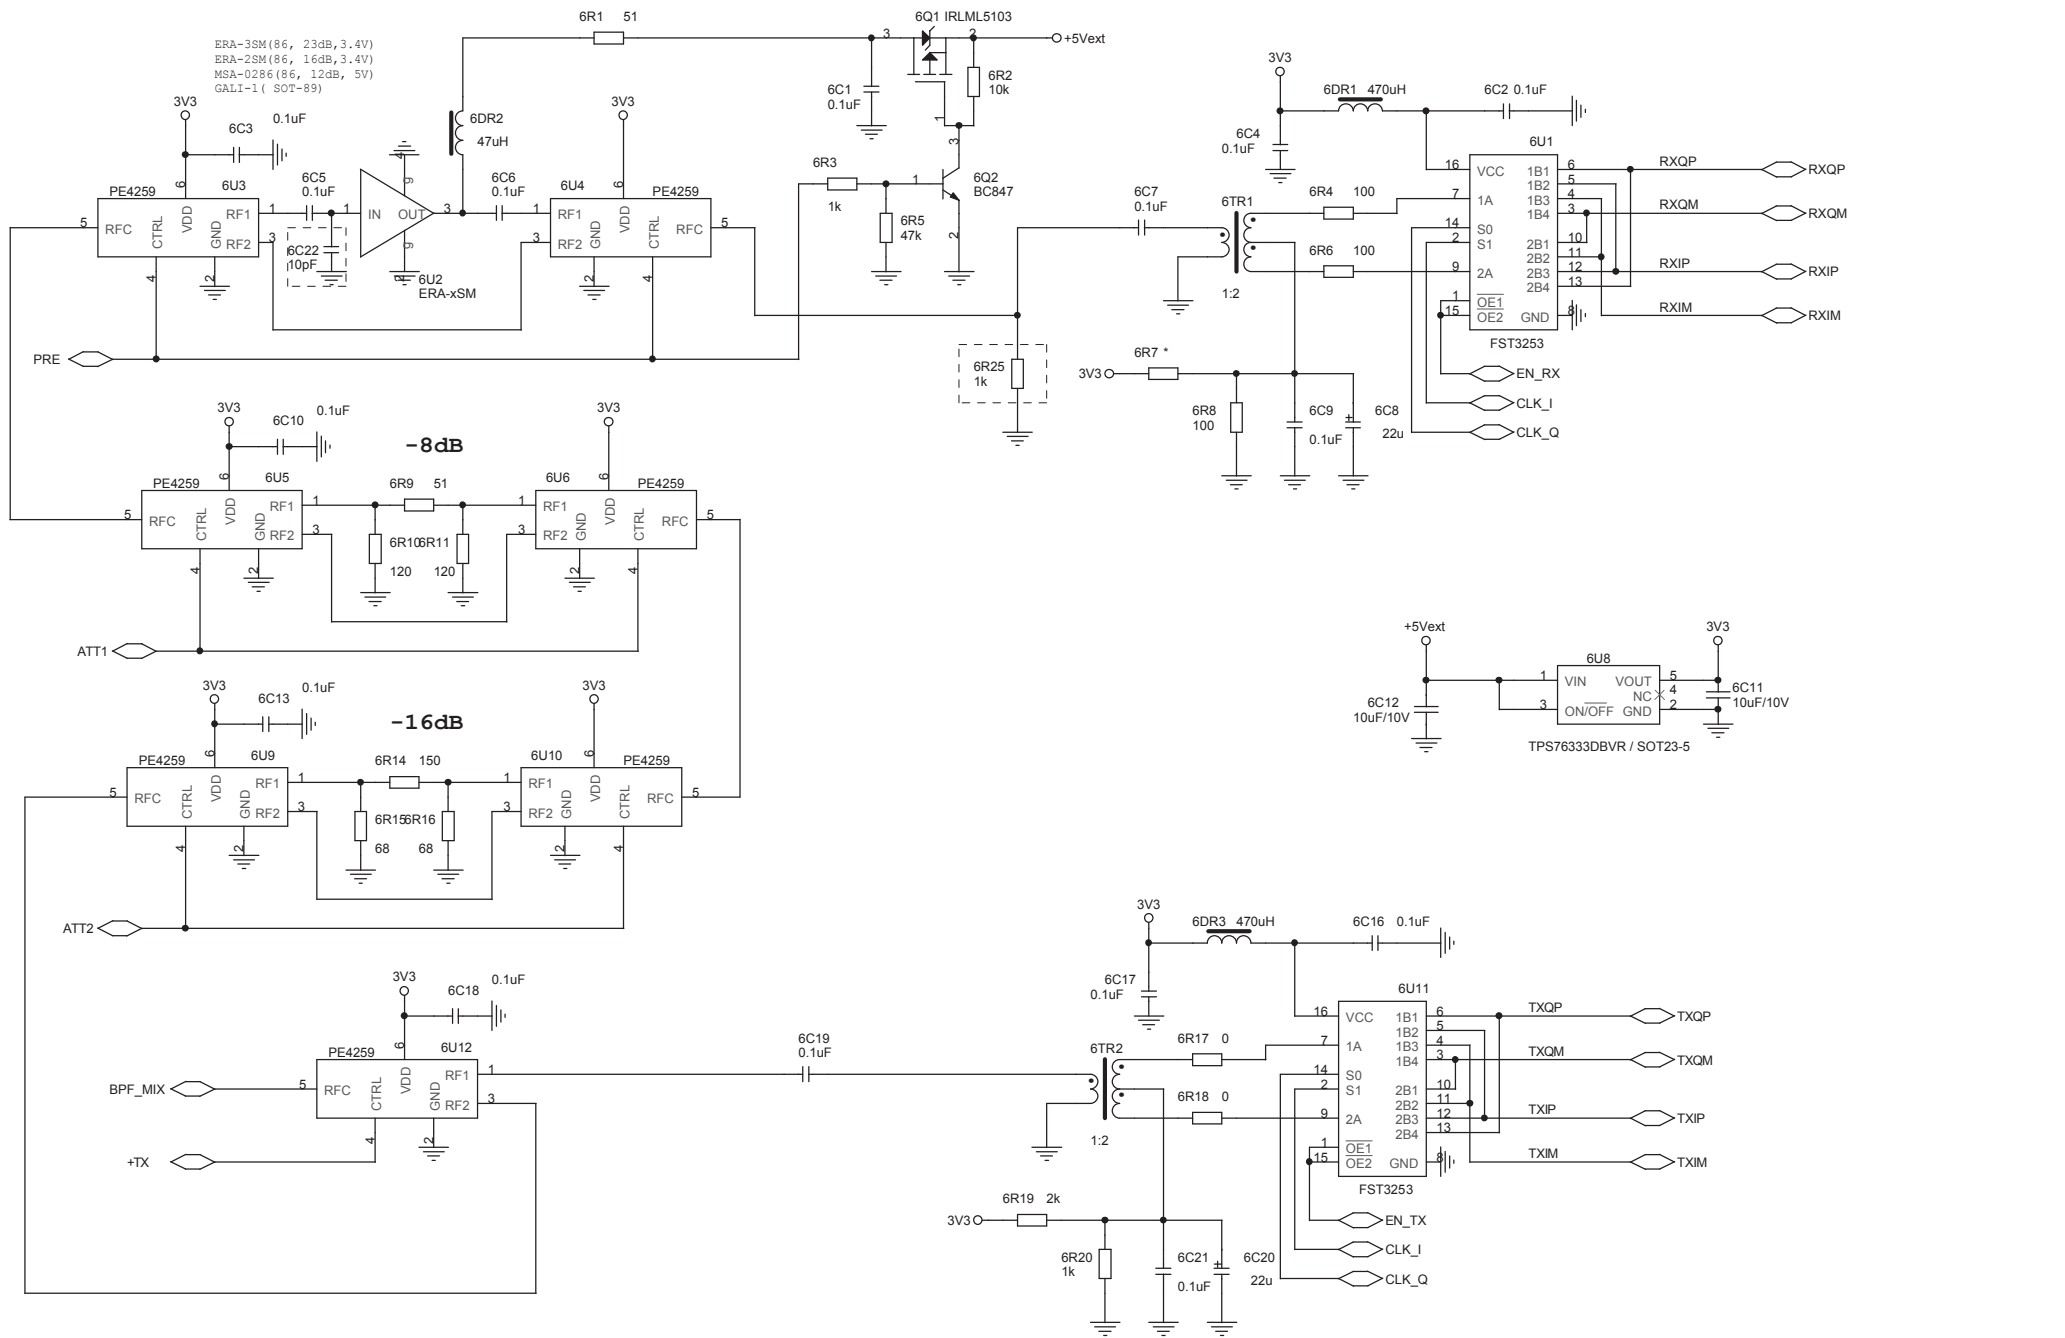

M600 K10x6x3
I-1T II-12T

2.7 mHz

5.0 mHz

7.7 mHz

14.5 mHz

28.8 mHz

SWR_IN

Setup->TX Setup->Mix out = ~33%

Setup->TX Setup->Mix out = ~33%

NO SET

5 4 3 2 1

28 kHz LFF 67 Hz HPF

ACC
CSK-M50-08 ?