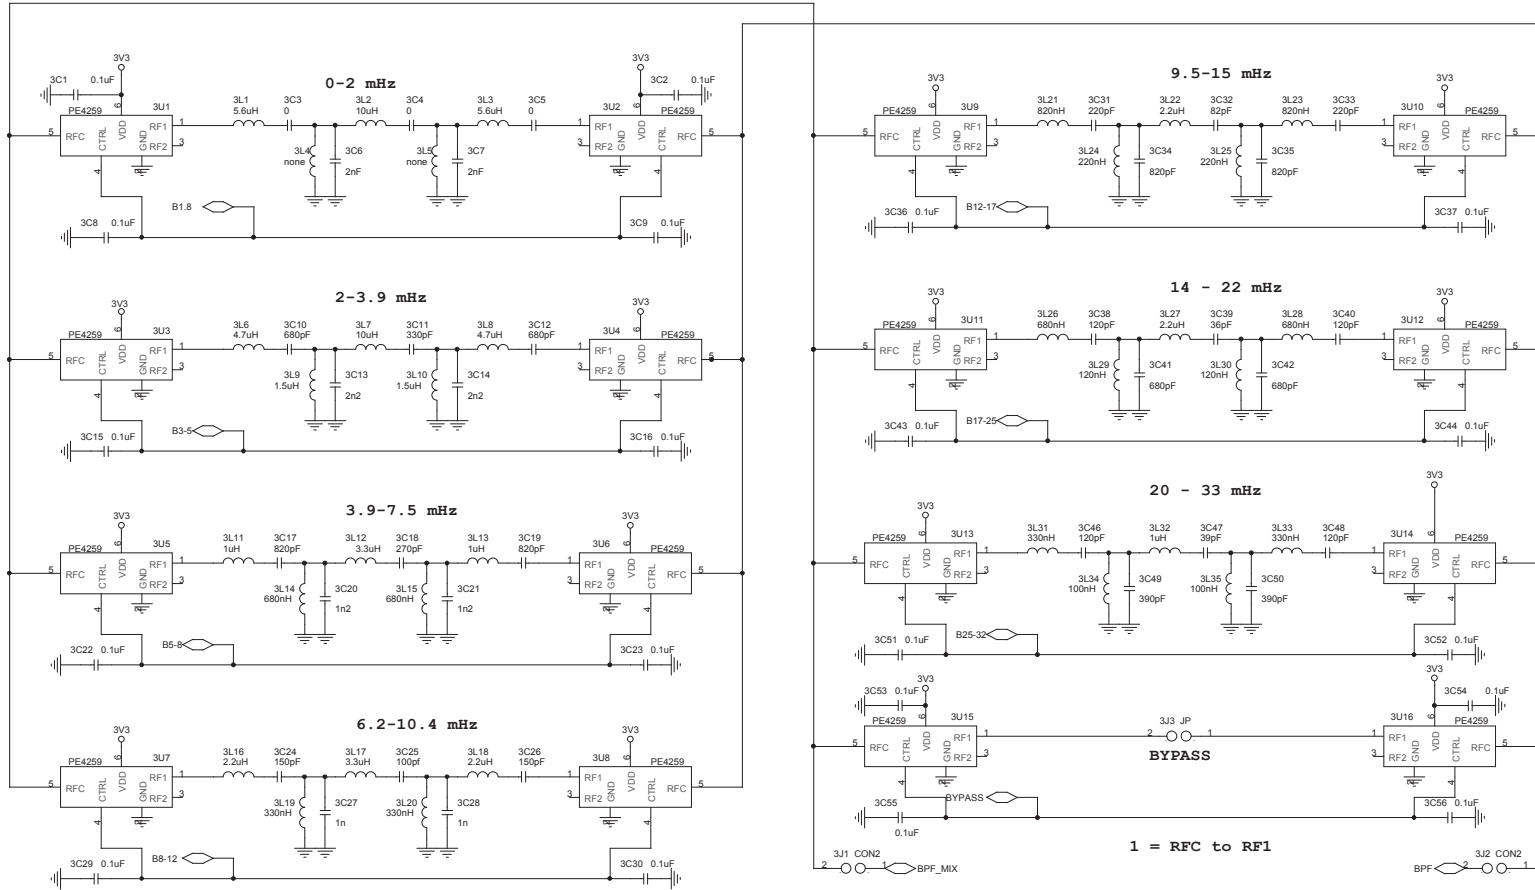

M600 K10x6x3
I-1T II-12T

2.7 mHz

5.0 mHz

7.7 mHz

14.5 mHz

28.8 mHz

SWR_IN

Setup->TX Setup->Mix out = ~33%

Setup->TX Setup->Mix out = ~33%

NO SET

5 4 3 2 1

28 kHz LFF 67 Hz HPF

ACC
CSK-M50-08 ?