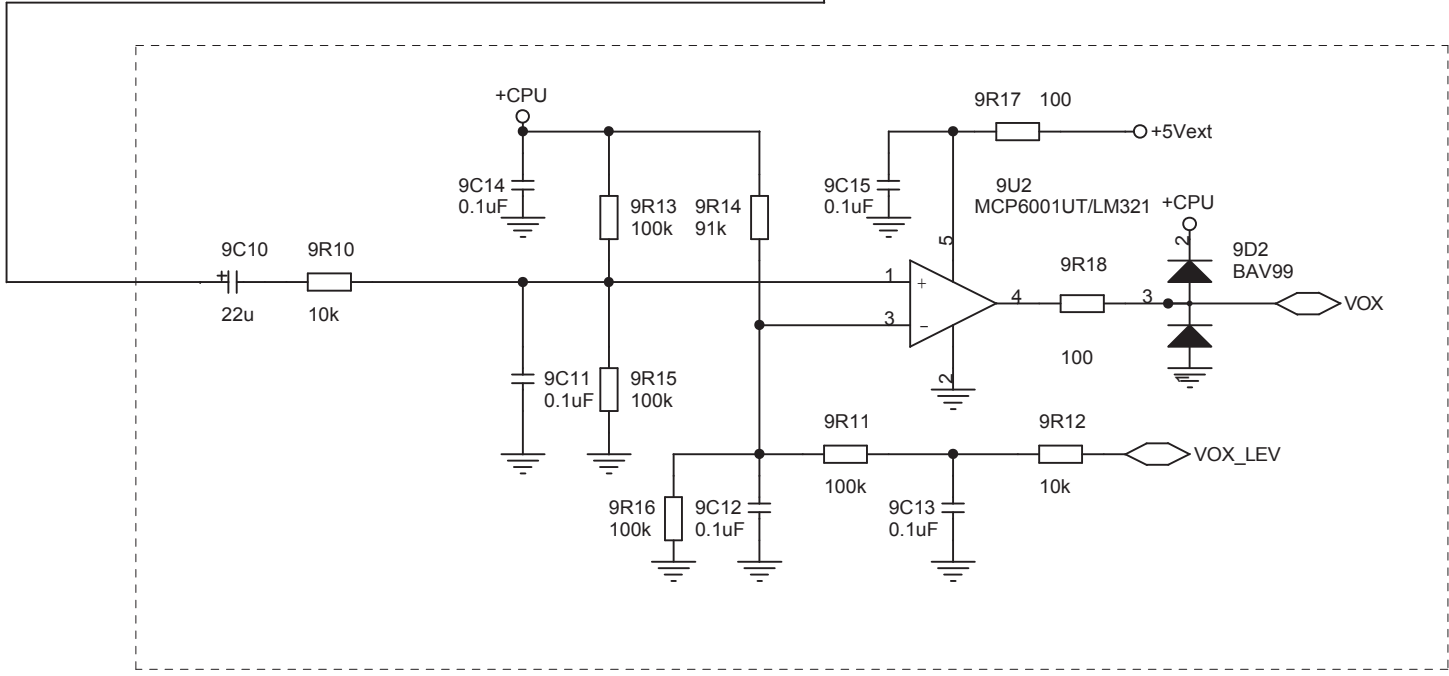

Setup->TX Setup->Mix out = ~33%

NO SET

5 4 3 2 1

28 kHz LFF 67 Hz HPF

ACC
CSK-M50-08 ?