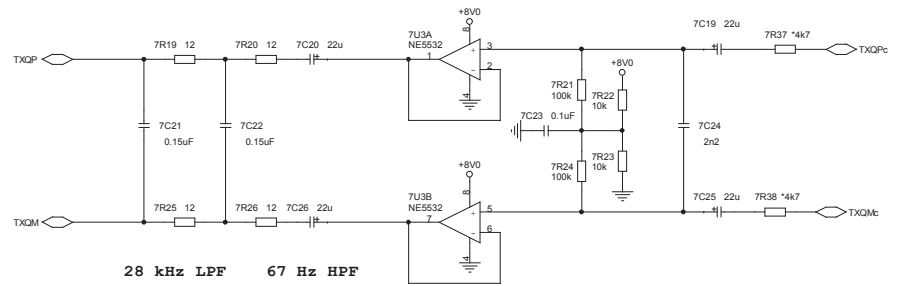

M600 K10x6x3
I-1T II-12T

2.7 mHz

5.0 mHz

7.7 mHz

14.5 mHz

28.8 mHz

SWR_IN

Setup->TX Setup->Mix out = ~33%

Setup->TX Setup->Mix out = ~33%

NO SET

5 4 3 2 1

28 kHz LFF 67 Hz HPF

ACC
CSK-M50-08 ?