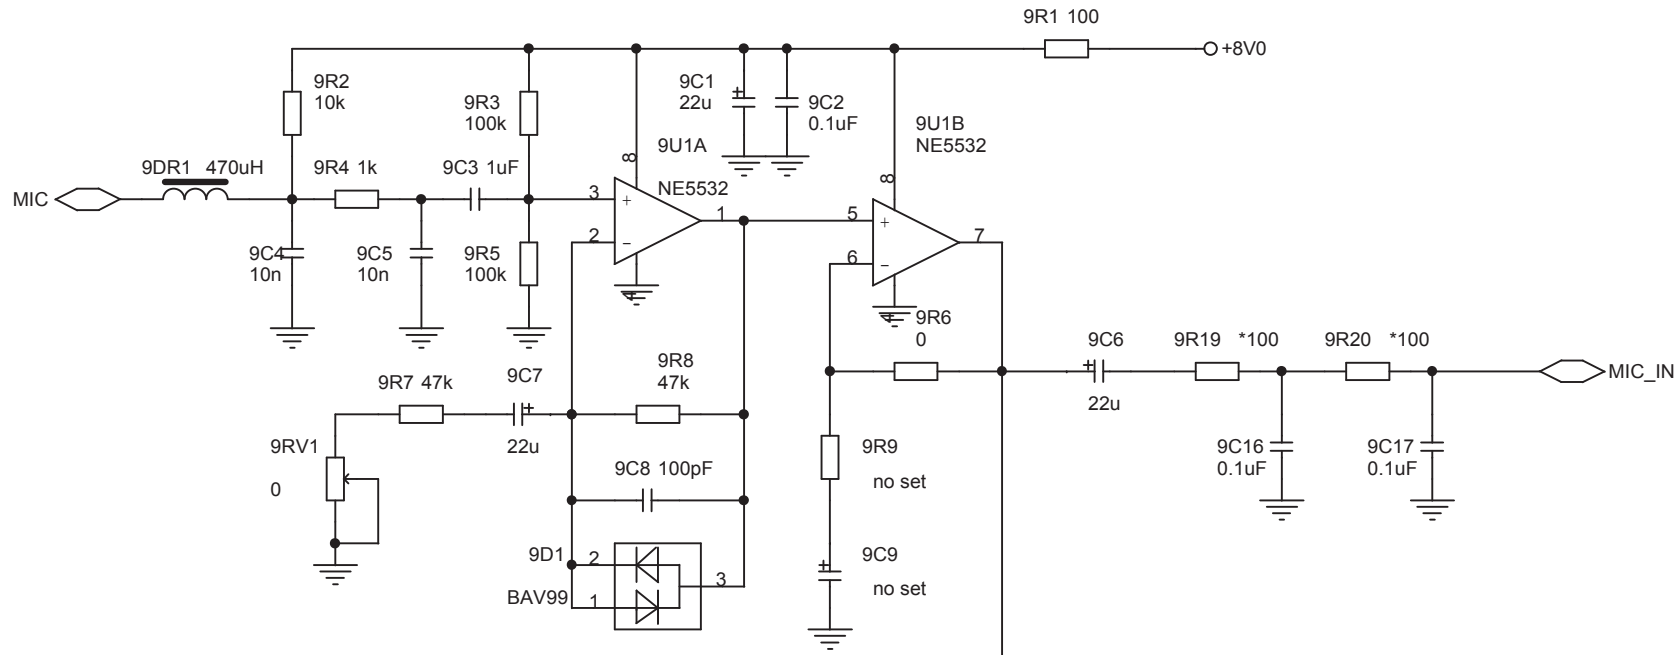

Setup->TX Setup->Mix out = ~33%

NO SET

5 4 3 2 1

28 kHz LFF 67 Hz HPF

ACC
CSK-M50-08 ?