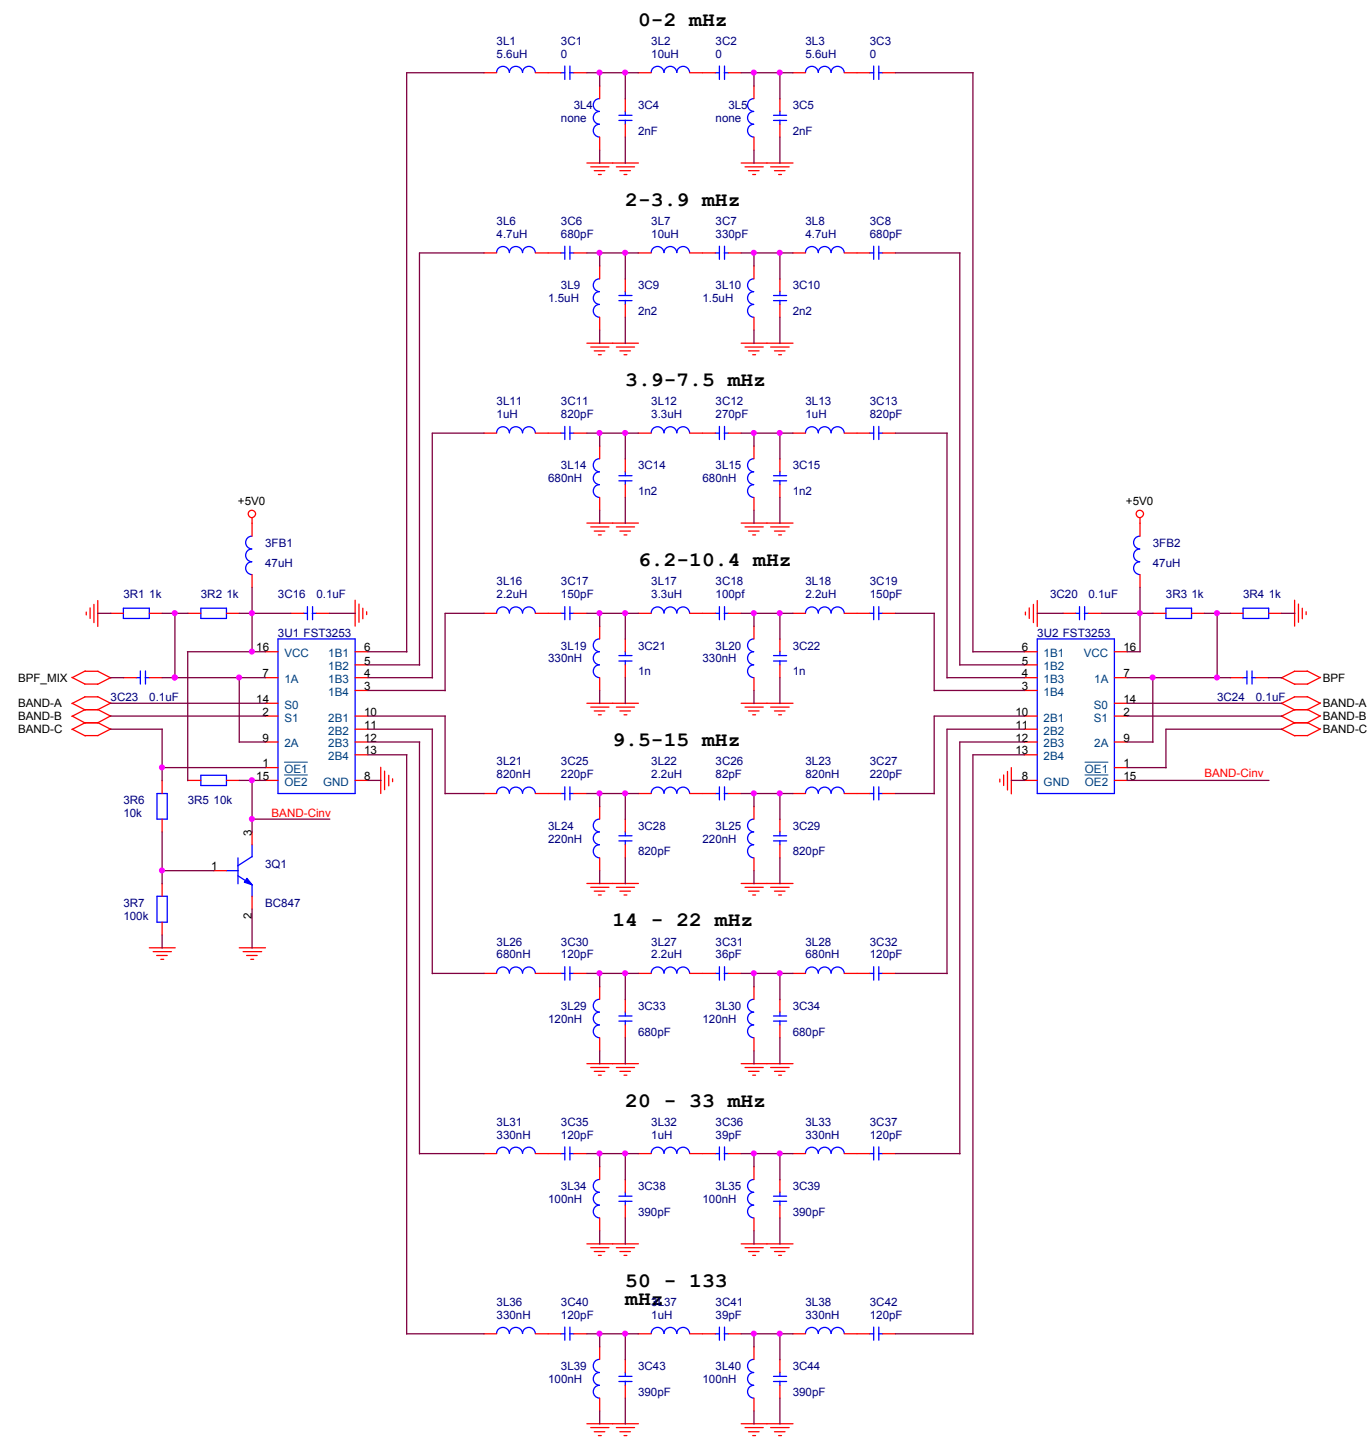

ACC
CSK-M50-08 ?

ERA-3SM (86, 23dB, 3.4V)
ERA-2SM (86, 16dB, 3.4V)
MSA-0286 (86, 12dB, 5V)
GALI-1 (SOT-89)

2.7 mHz

5.0 mHz

7.7 mHz

14.5 mHz

28.8 mHz

130 mHz

Title		
<Title>		
Size	Document Number	Rev
A	<Doc>	<RevCode>
Date:	Tuesday, May 15, 2018	Sheet 1 of 11

Title		
<Title>		
Size	Document Number	Rev
A	<Doc>	<RevCode>
Date:	Tuesday, May 15, 2018	Sheet 2 of 11

Title		
<Title>		
Size	Document Number	Rev
A	<Doc>	<RevCode>
Date:	Tuesday, May 15, 2018	Sheet 3 of 11

Title		
<Title>		
Size	Document Number	Rev
A	<Doc>	<RevCode>
Date:	Tuesday, May 15, 2018	Sheet 4 of 11