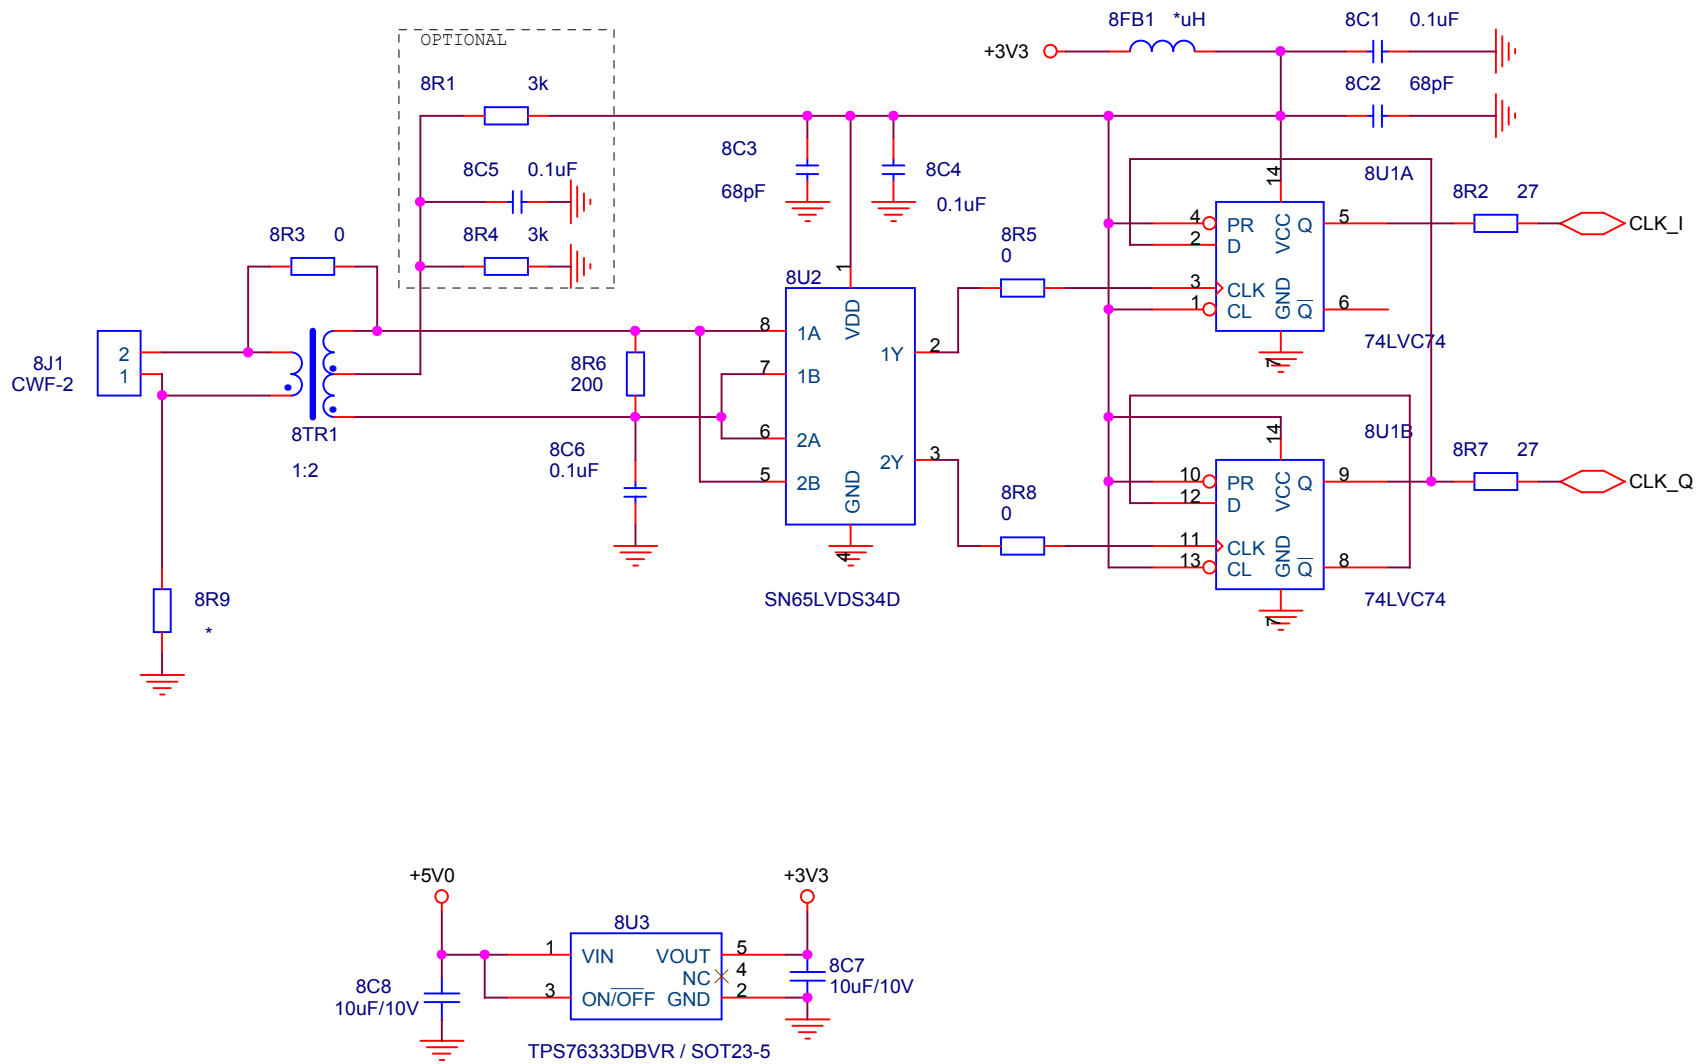

ACC
CSK-M50-08 ?

ERA-3SM (86, 23dB, 3.4V)
ERA-2SM (86, 16dB, 3.4V)
MSA-0286 (86, 12dB, 5V)
GALI-1 (SOT-89)

2.7 mHz

5.0 mHz

7.7 mHz

14.5 mHz

28.8 mHz

130 mHz

Title		
<Title>		
Size	Document Number	Rev
A	<Doc>	<RevCode>
Date:	Tuesday, May 15, 2018	Sheet 1 of 11

Title		
<Title>		
Size	Document Number	Rev
A	<Doc>	<RevCode>
Date:	Tuesday, May 15, 2018	Sheet 2 of 11

Title		
<Title>		
Size	Document Number	Rev
A	<Doc>	<RevCode>
Date:	Tuesday, May 15, 2018	Sheet 3 of 11

Title		
<Title>		
Size	Document Number	Rev
A	<Doc>	<RevCode>
Date:	Tuesday, May 15, 2018	Sheet 4 of 11