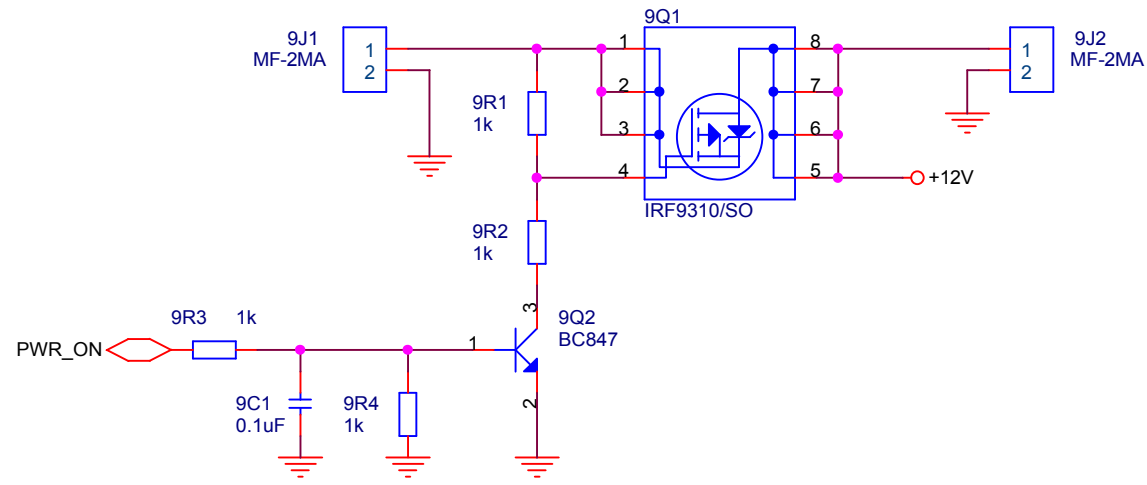

Title		
<Title>		
Size	Document Number	Rev
A	<Doc>	<RevCode>
Date:	Tuesday, May 15, 2018	Sheet 3 of 11