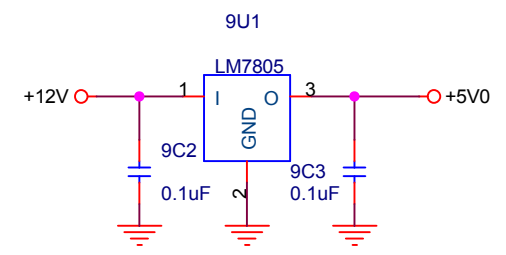

Title		
<Title>		
Size	Document Number	Rev
A	<Doc>	<RevCode>
Date:	Tuesday, May 15, 2018	Sheet 3 of 11