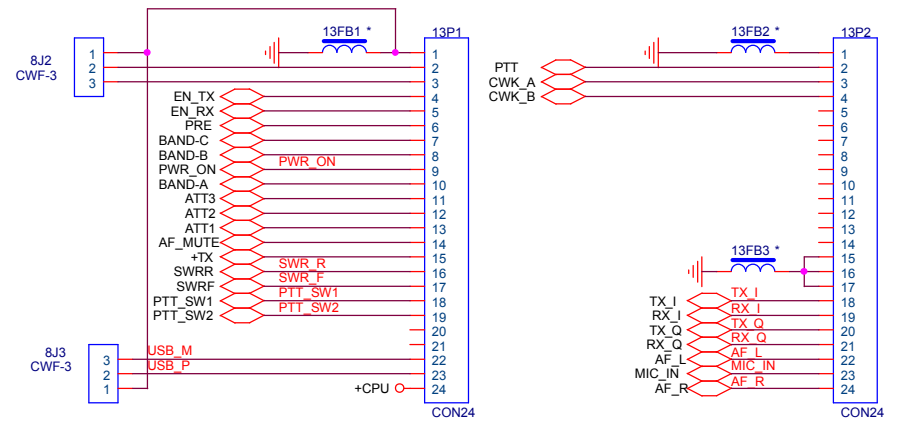

ACC
CSK-M50-08 ?

ERA-3SM (86, 23dB, 3.4V)
ERA-2SM (86, 16dB, 3.4V)
MSA-0286 (86, 12dB, 5V)
GALI-1 (SOT-89)

2.7 mHz

5.0 mHz

7.7 mHz

14.5 mHz

28.8 mHz

130 mHz

Title		
<Title>		
Size	Document Number	Rev
A	<Doc>	<RevCode>
Date:	Tuesday, May 15, 2018	Sheet 3 of 11

Title		
<Title>		
Size	Document Number	Rev
A	<Doc>	<RevCode>
Date:	Tuesday, May 15, 2018	Sheet 4 of 11