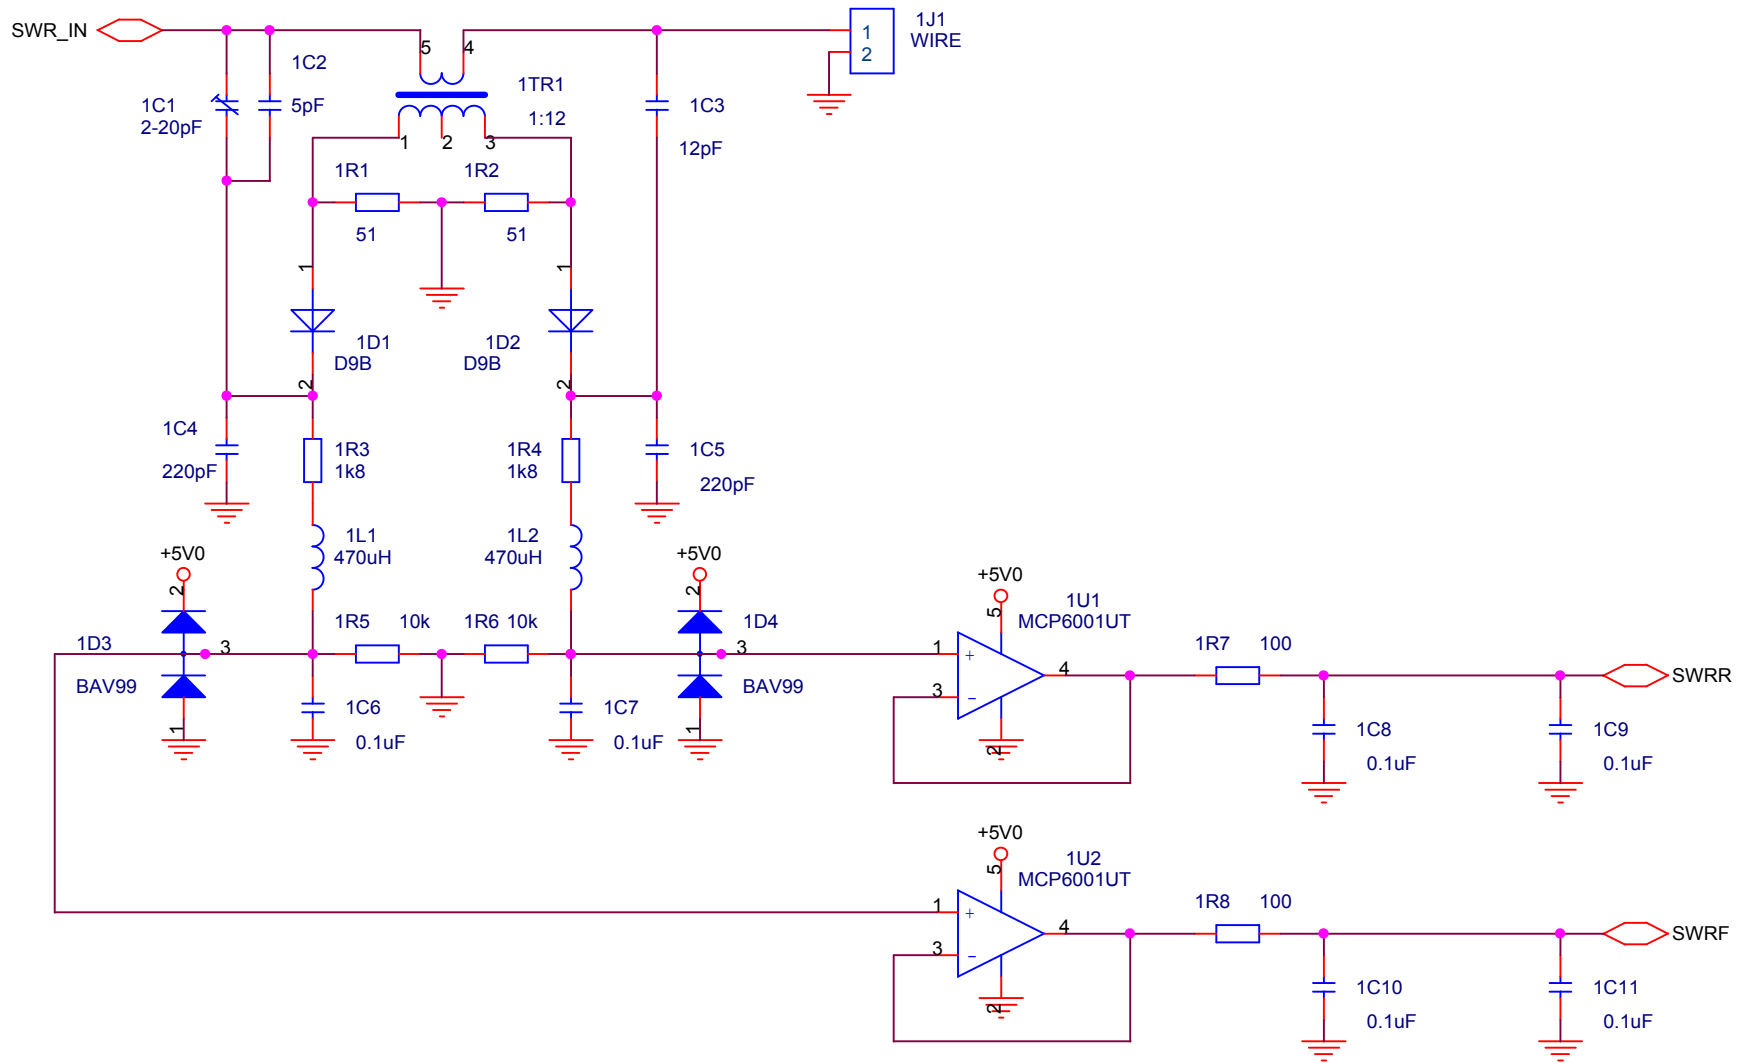

ACC
CSK-M50-08 ?

ERA-3SM (86, 23dB, 3.4V)
ERA-2SM (86, 16dB, 3.4V)
MSA-0286 (86, 12dB, 5V)
GALI-1 (SOT-89)

2.7 mHz

5.0 mHz

7.7 mHz

14.5 mHz

28.8 mHz

130 mHz

Title		
<Title>		
Size	Document Number	Rev
A	<Doc>	<RevCode>
Date:	Tuesday, May 15, 2018	Sheet 1 of 11

Title		
<Title>		
Size	Document Number	Rev
A	<Doc>	<RevCode>
Date:	Tuesday, May 15, 2018	Sheet 2 of 11

Title		
<Title>		
Size	Document Number	Rev
A	<Doc>	<RevCode>
Date:	Tuesday, May 15, 2018	Sheet 3 of 11

Title		
<Title>		
Size	Document Number	Rev
A	<Doc>	<RevCode>
Date:	Tuesday, May 15, 2018	Sheet 4 of 11