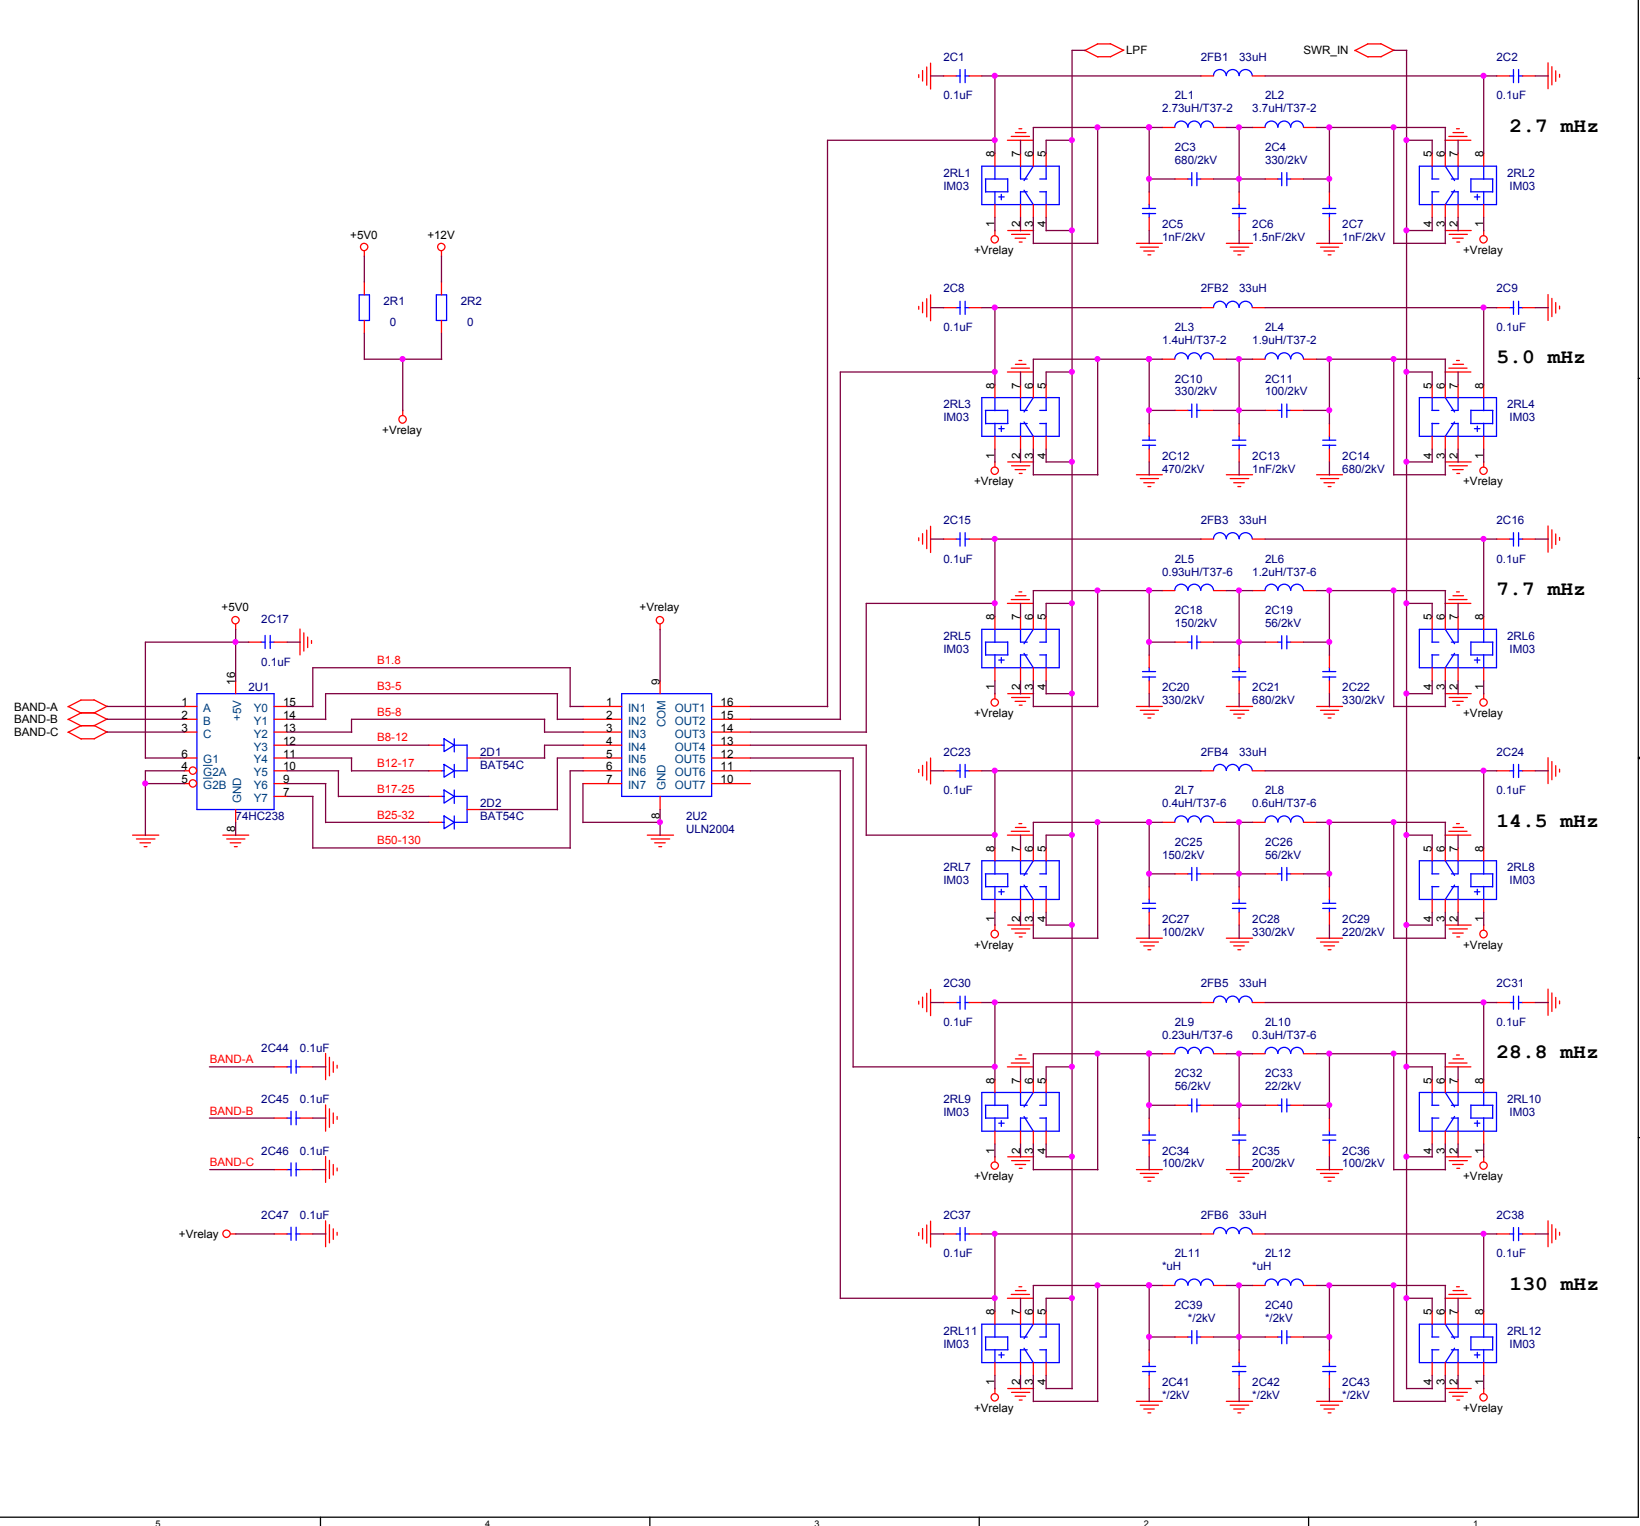

ACC
CSK-M50-08 ?

ERA-3SM (86, 23dB, 3.4V)
ERA-2SM (86, 16dB, 3.4V)
MSA-0286 (86, 12dB, 5V)
GALI-1 (SOT-89)

2.7 mHz

5.0 mHz

7.7 mHz

14.5 mHz

28.8 mHz

130 mHz

Title		
<Title>		
Size	Document Number	Rev
A	<Doc>	<RevCode>
Date:	Tuesday, May 15, 2018	Sheet 1 of 11

Title		
<Title>		
Size	Document Number	Rev
A	<Doc>	<RevCode>
Date:	Tuesday, May 15, 2018	Sheet 2 of 11

Title		
<Title>		
Size	Document Number	Rev
A	<Doc>	<RevCode>
Date:	Tuesday, May 15, 2018	Sheet 3 of 11

Title		
<Title>		
Size	Document Number	Rev
A	<Doc>	<RevCode>
Date:	Tuesday, May 15, 2018	Sheet 4 of 11