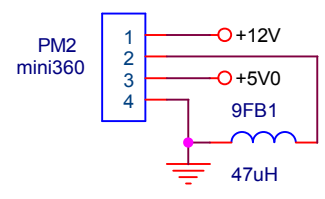

Title		
<Title>		
Size	Document Number	Rev
A	<Doc>	<RevCode>
Date:	Tuesday, May 15, 2018	Sheet 3 of 11