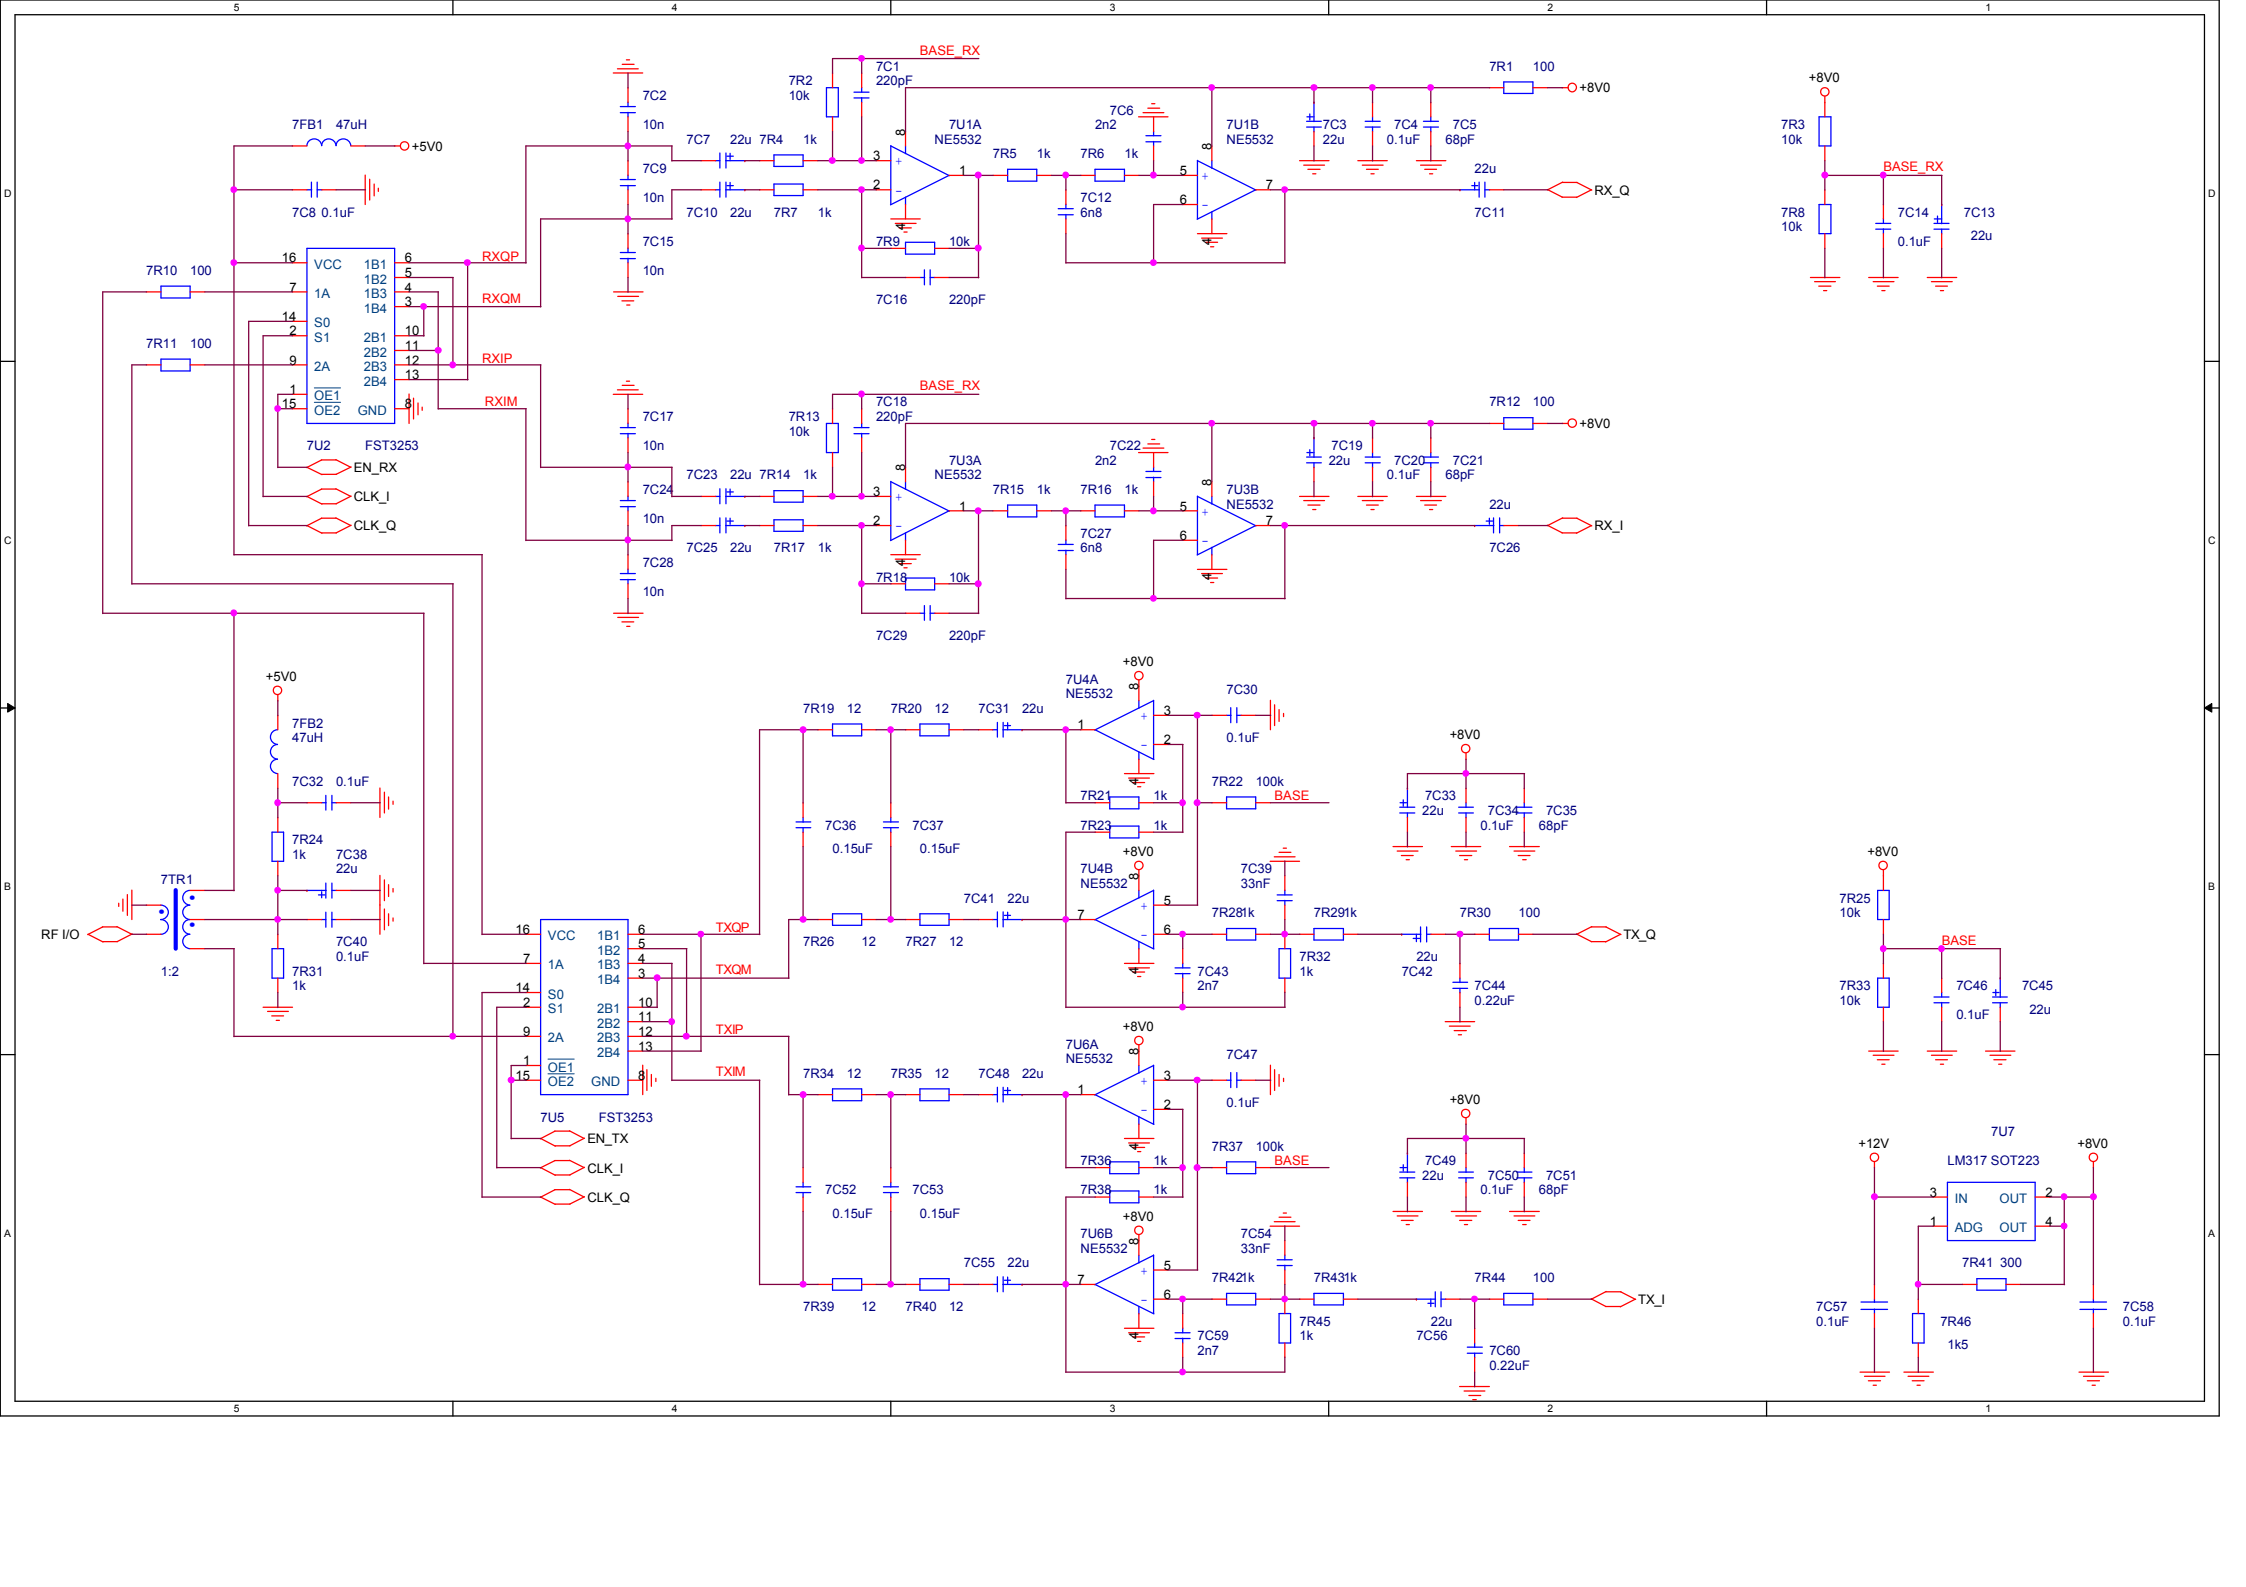

ACC
CSK-M50-08 ?

ERA-3SM (86, 23dB, 3.4V)
ERA-2SM (86, 16dB, 3.4V)
MSA-0286 (86, 12dB, 5V)
GALI-1 (SOT-89)

2.7 mHz

5.0 mHz

7.7 mHz

14.5 mHz

28.8 mHz

130 mHz

Title		
<Title>		
Size	Document Number	Rev
A	<Doc>	<RevCode>
Date:	Tuesday, May 15, 2018	Sheet 1 of 11

Title		
<Title>		
Size	Document Number	Rev
A	<Doc>	<RevCode>
Date:	Tuesday, May 15, 2018	Sheet 2 of 11

Title		
<Title>		
Size	Document Number	Rev
A	<Doc>	<RevCode>
Date:	Tuesday, May 15, 2018	Sheet 3 of 11

Title		
<Title>		
Size	Document Number	Rev
A	<Doc>	<RevCode>
Date:	Tuesday, May 15, 2018	Sheet 4 of 11