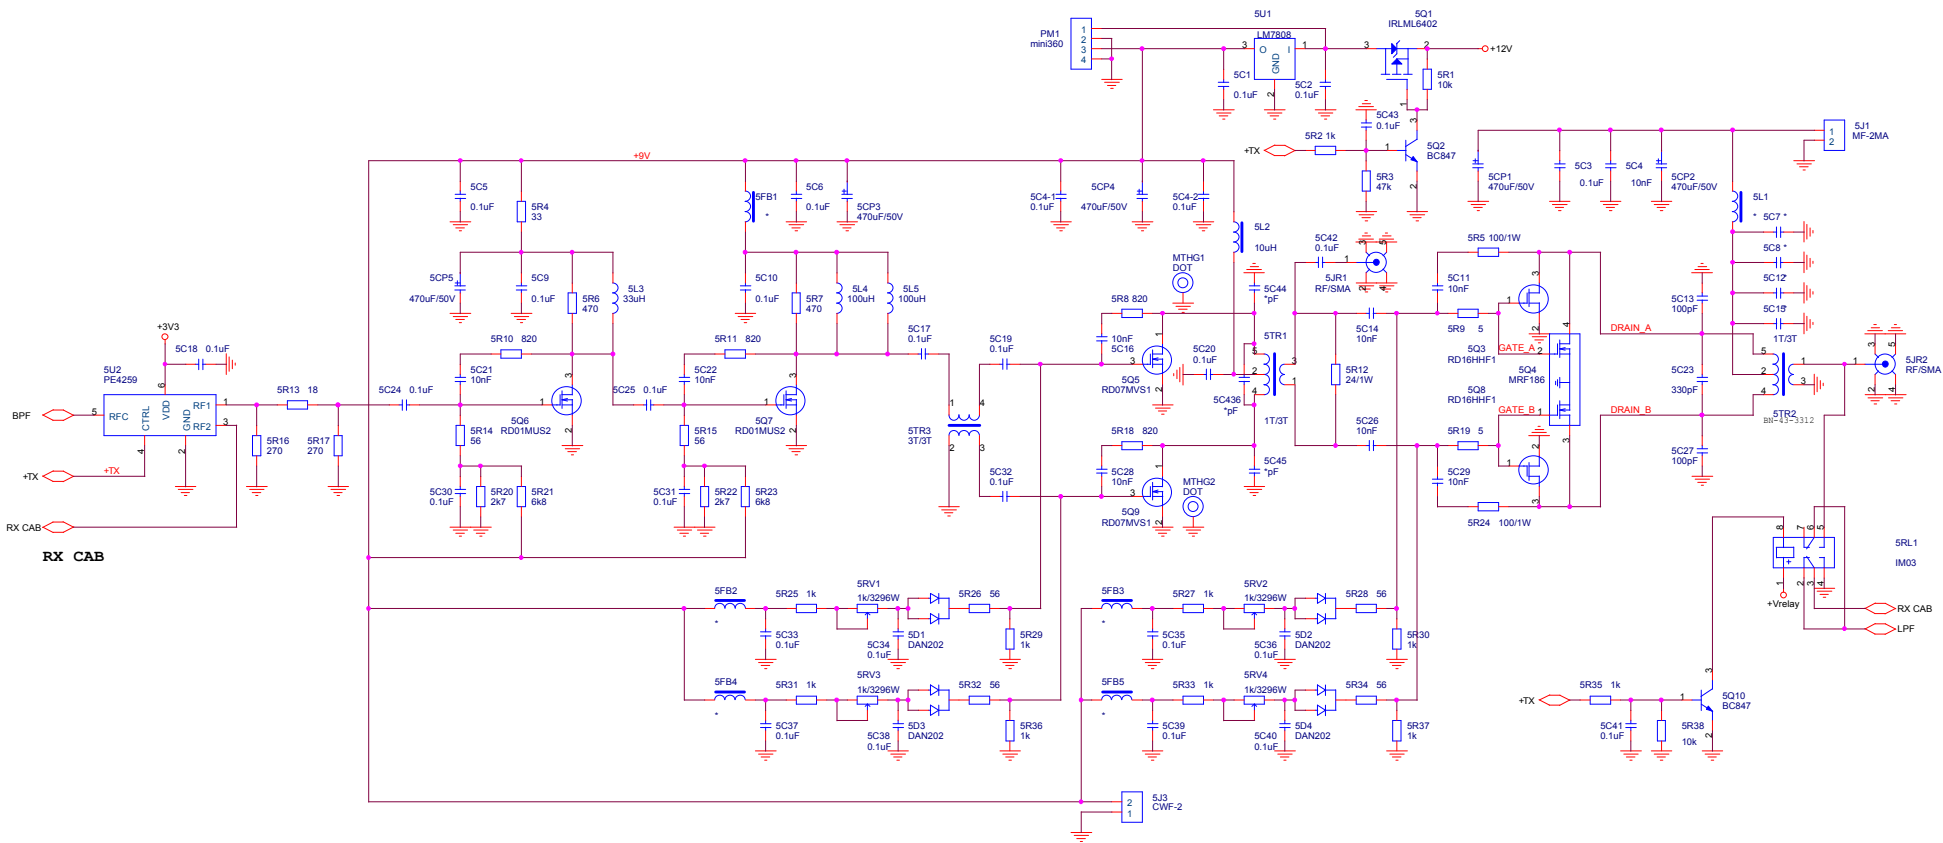

ACC
CSK-M50-08 ?

ERA-3SM (86, 23dB, 3.4V)
ERA-2SM (86, 16dB, 3.4V)
MSA-0286 (86, 12dB, 5V)
GALI-1 (SOT-89)

2.7 mHz

5.0 mHz

7.7 mHz

14.5 mHz

28.8 mHz

130 mHz

Title		
<Title>		
Size	Document Number	Rev
A	<Doc>	<RevCode>
Date:	Tuesday, May 15, 2018	Sheet 1 of 11

Title		
<Title>		
Size	Document Number	Rev
A	<Doc>	<RevCode>
Date:	Tuesday, May 15, 2018	Sheet 2 of 11

Title		
<Title>		
Size	Document Number	Rev
A	<Doc>	<RevCode>
Date:	Tuesday, May 15, 2018	Sheet 3 of 11

Title		
<Title>		
Size	Document Number	Rev
A	<Doc>	<RevCode>
Date:	Tuesday, May 15, 2018	Sheet 4 of 11