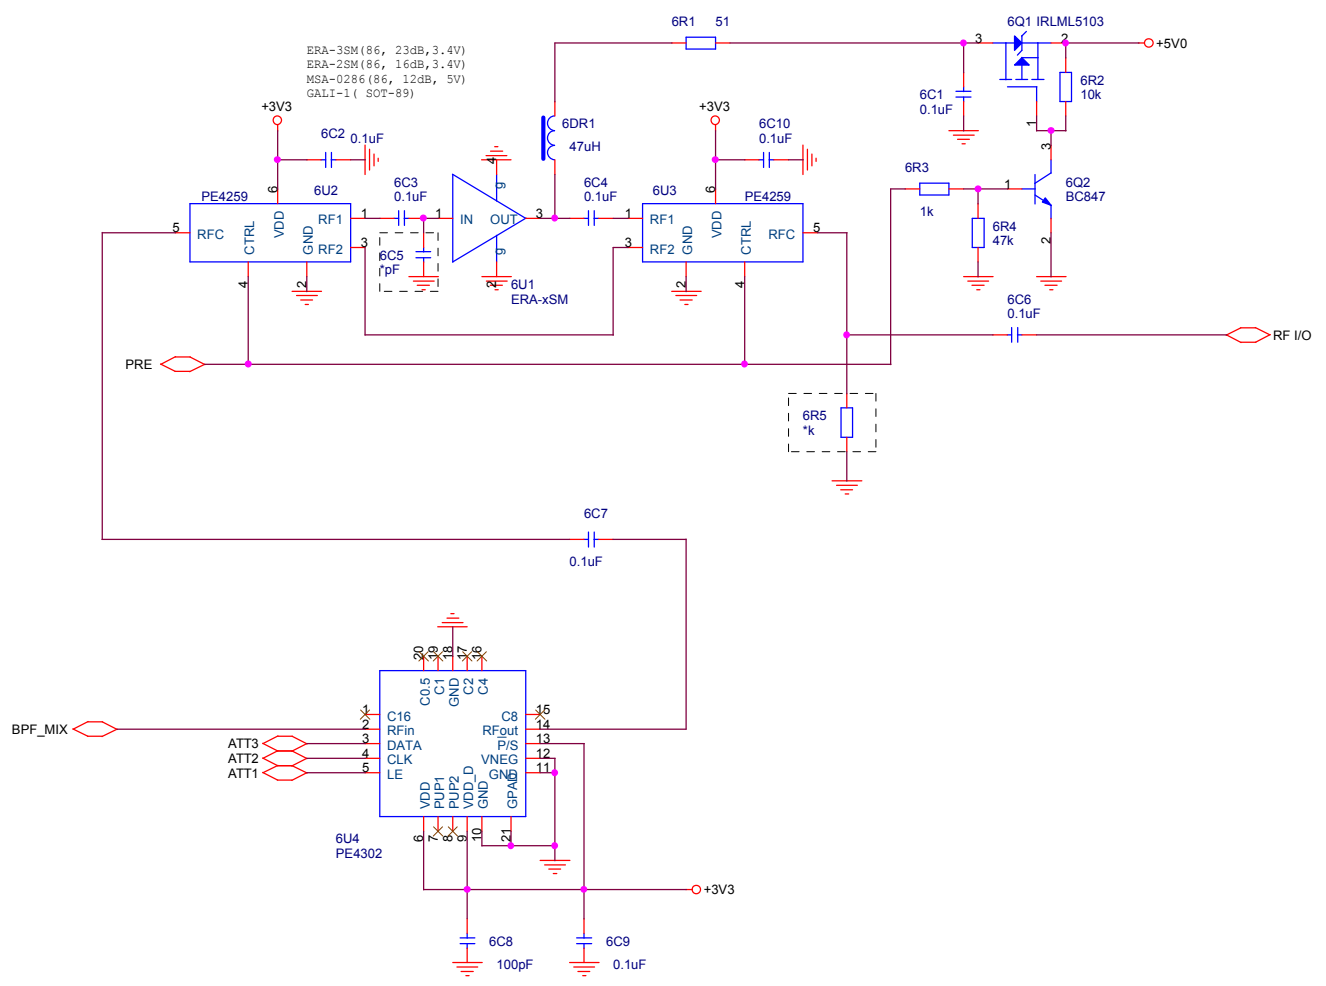

ACC
CSK-M50-08 ?

ERA-3SM (86, 23dB, 3.4V)
ERA-2SM (86, 16dB, 3.4V)
MSA-0286 (86, 12dB, 5V)
GALI-1 (SOT-89)

2.7 mHz

5.0 mHz

7.7 mHz

14.5 mHz

28.8 mHz

130 mHz

Title		
<Title>		
Size	Document Number	Rev
A	<Doc>	<RevCode>
Date:	Tuesday, May 15, 2018	Sheet 1 of 11

Title		
<Title>		
Size	Document Number	Rev
A	<Doc>	<RevCode>
Date:	Tuesday, May 15, 2018	Sheet 2 of 11

Title		
<Title>		
Size	Document Number	Rev
A	<Doc>	<RevCode>
Date:	Tuesday, May 15, 2018	Sheet 3 of 11

Title		
<Title>		
Size	Document Number	Rev
A	<Doc>	<RevCode>
Date:	Tuesday, May 15, 2018	Sheet 4 of 11