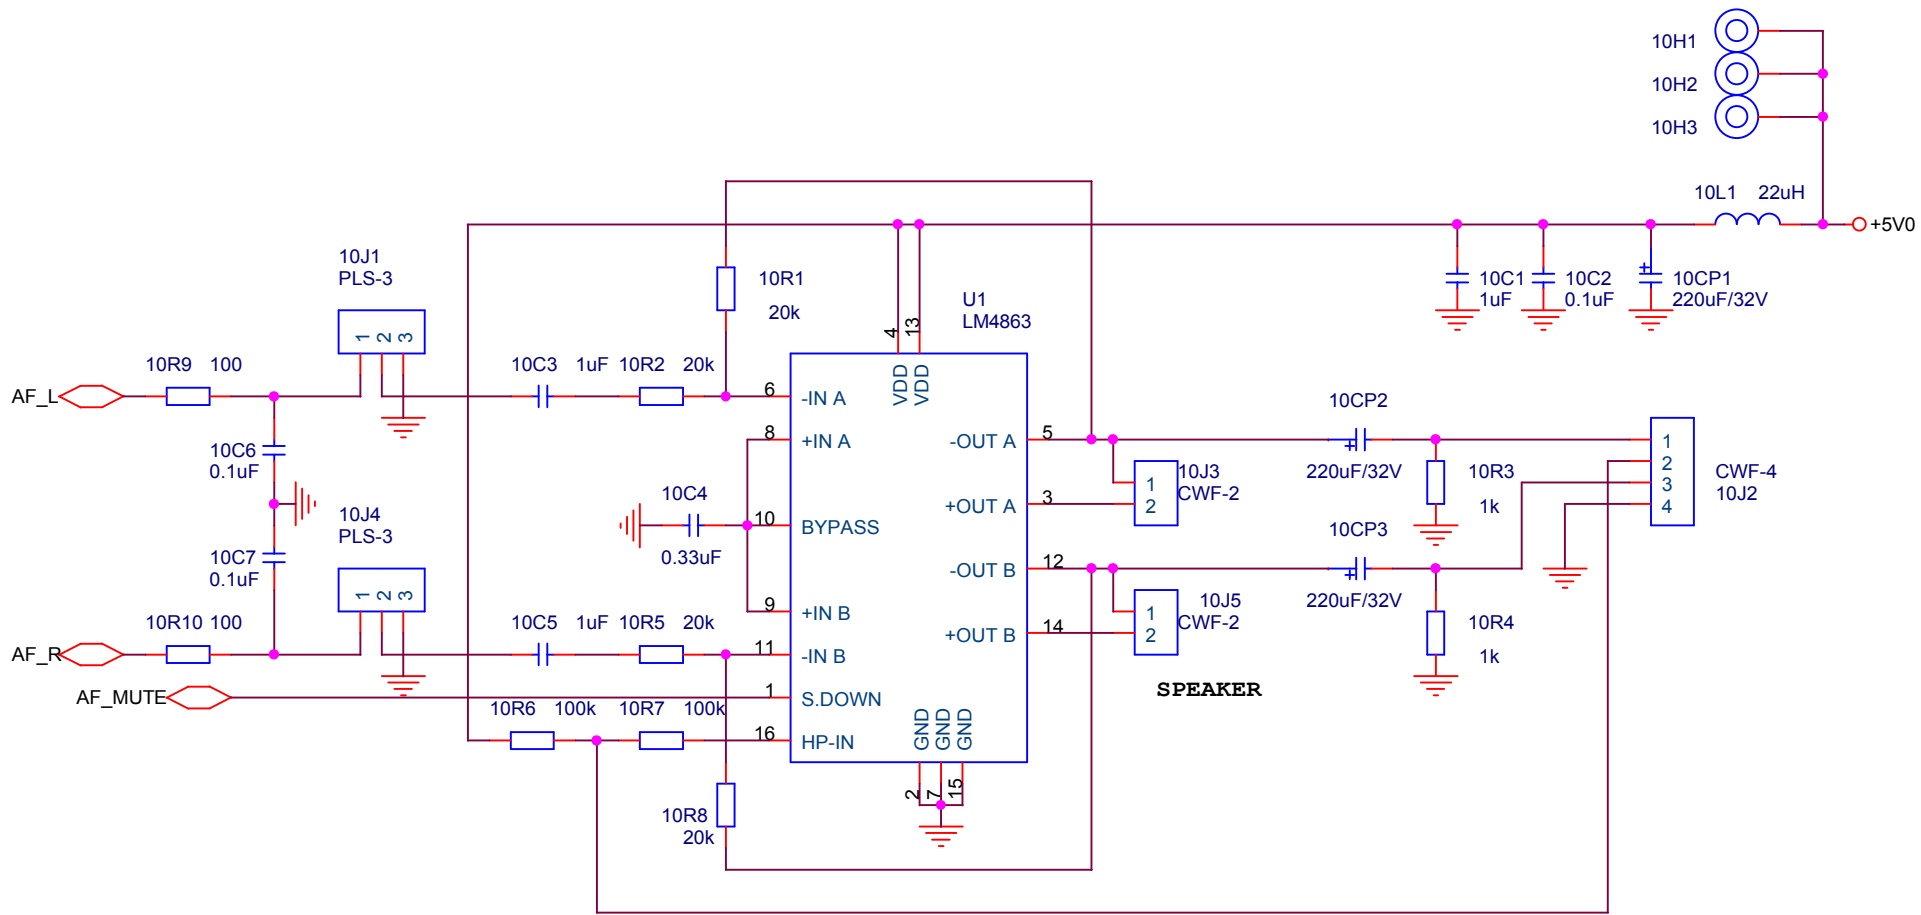

Title		
<Title>		
Size	Document Number	Rev
A	<Doc>	<RevCode>
Date:	Tuesday, May 15, 2018	Sheet 2 of 11