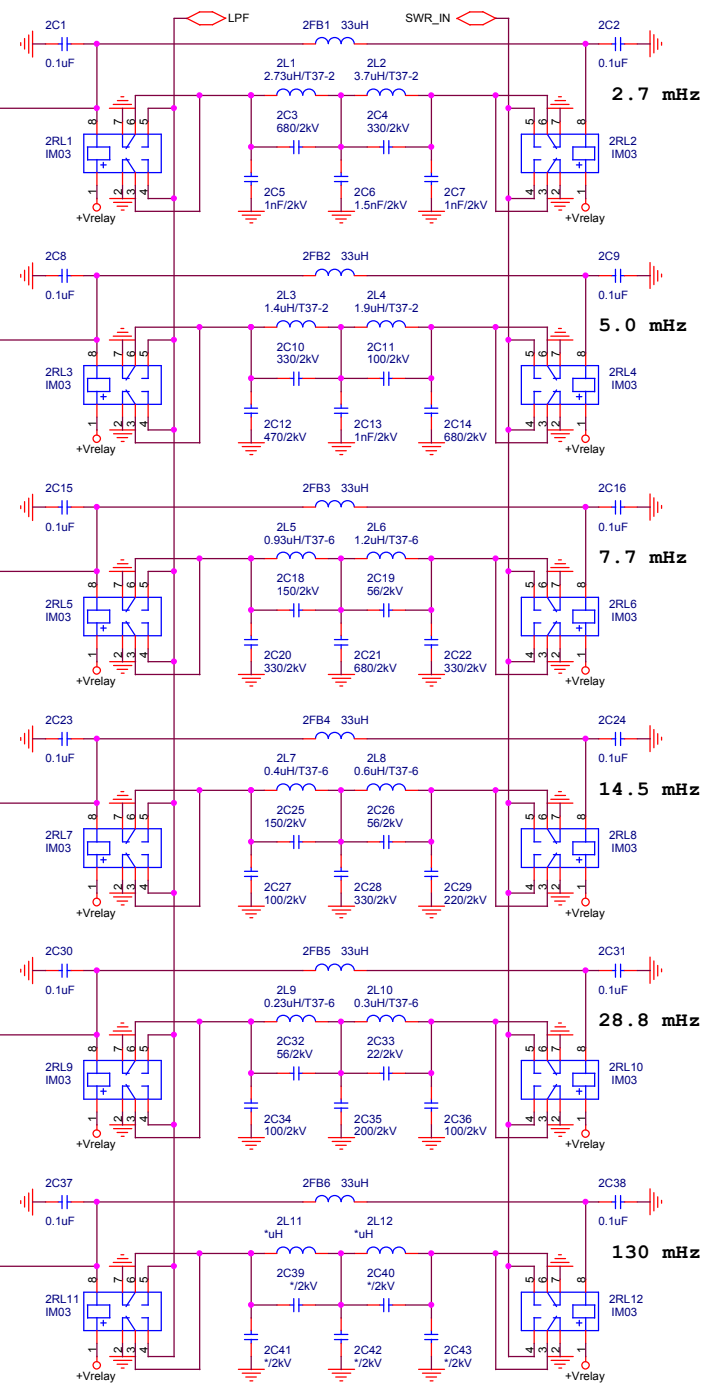

ACC
CSK-M50-08 ?

ERA-3SM (86, 23dB, 3.4V)
ERA-2SM (86, 16dB, 3.4V)
MSA-0286 (86, 12dB, 5V)
GALI-1 (SOT-89)

2.7 mHz

5.0 mHz

7.7 mHz

14.5 mHz

28.8 mHz

130 mHz

Title		
<Title>		
Size	Document Number	Rev
A	<Doc>	<RevCode>
Date:	Tuesday, May 15, 2018	Sheet 1 of 11

Title		
<Title>		
Size	Document Number	Rev
A	<Doc>	<RevCode>
Date:	Tuesday, May 15, 2018	Sheet 2 of 11

Title		
<Title>		
Size	Document Number	Rev
A	<Doc>	<RevCode>
Date:	Tuesday, May 15, 2018	Sheet 3 of 11

Title		
<Title>		
Size	Document Number	Rev
A	<Doc>	<RevCode>
Date:	Tuesday, May 15, 2018	Sheet 4 of 11