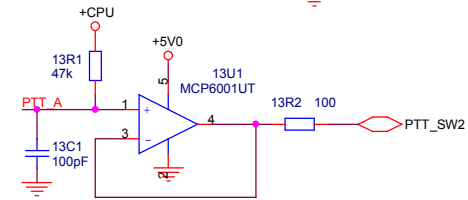

ACC
CSK-M50-08 ?

SPEAKER

PHONE

ERA-3SM (86, 23dB, 3.4V)
ERA-2SM (86, 16dB, 3.4V)
MSA-0286 (86, 12dB, 5V)
GALI-1 (SOT-89)

2.7 mHz

5.0 mHz

7.7 mHz

14.5 mHz