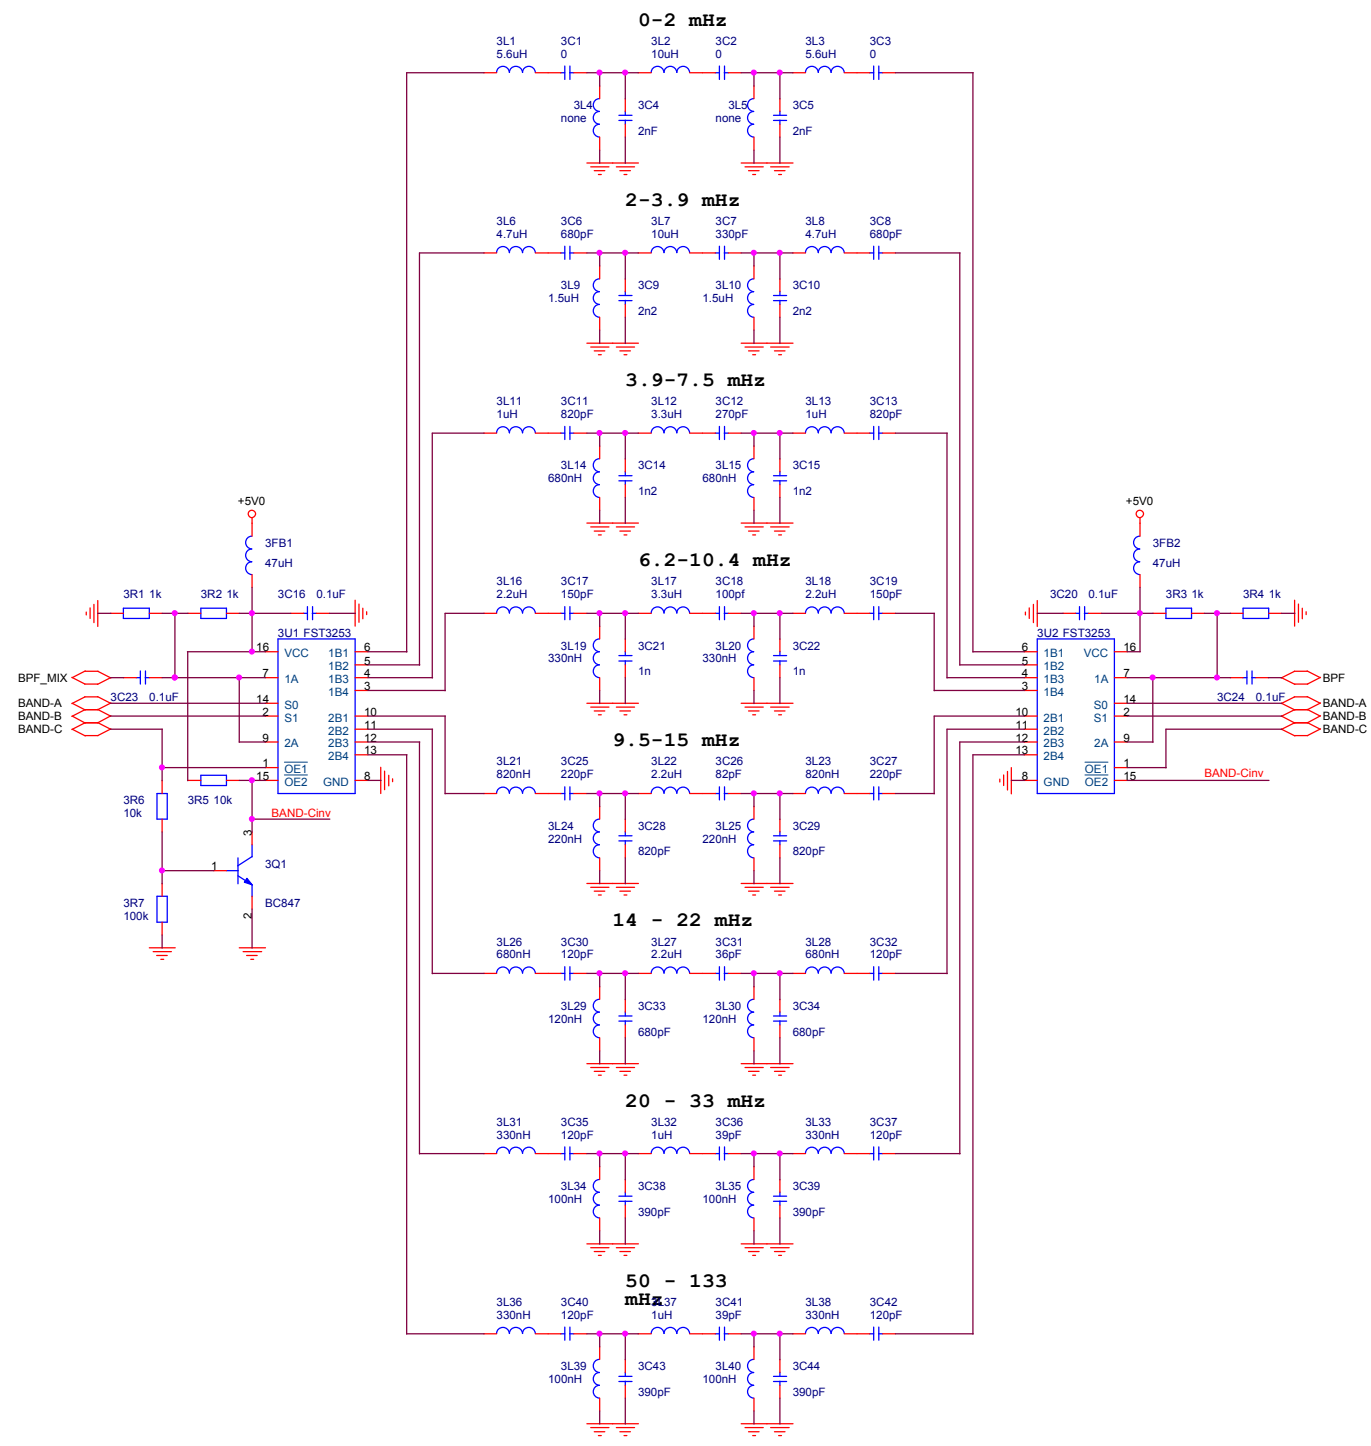

ACC
CSK-M50-08 ?

SPEAKER

PHONE

ERA-3SM (86, 23dB, 3.4V)
ERA-2SM (86, 16dB, 3.4V)
MSA-0286 (86, 12dB, 5V)
GALI-1 (SOT-89)

2.7 mHz

5.0 mHz

7.7 mHz

14.5 mHz

28.8 mHz

130 mHz