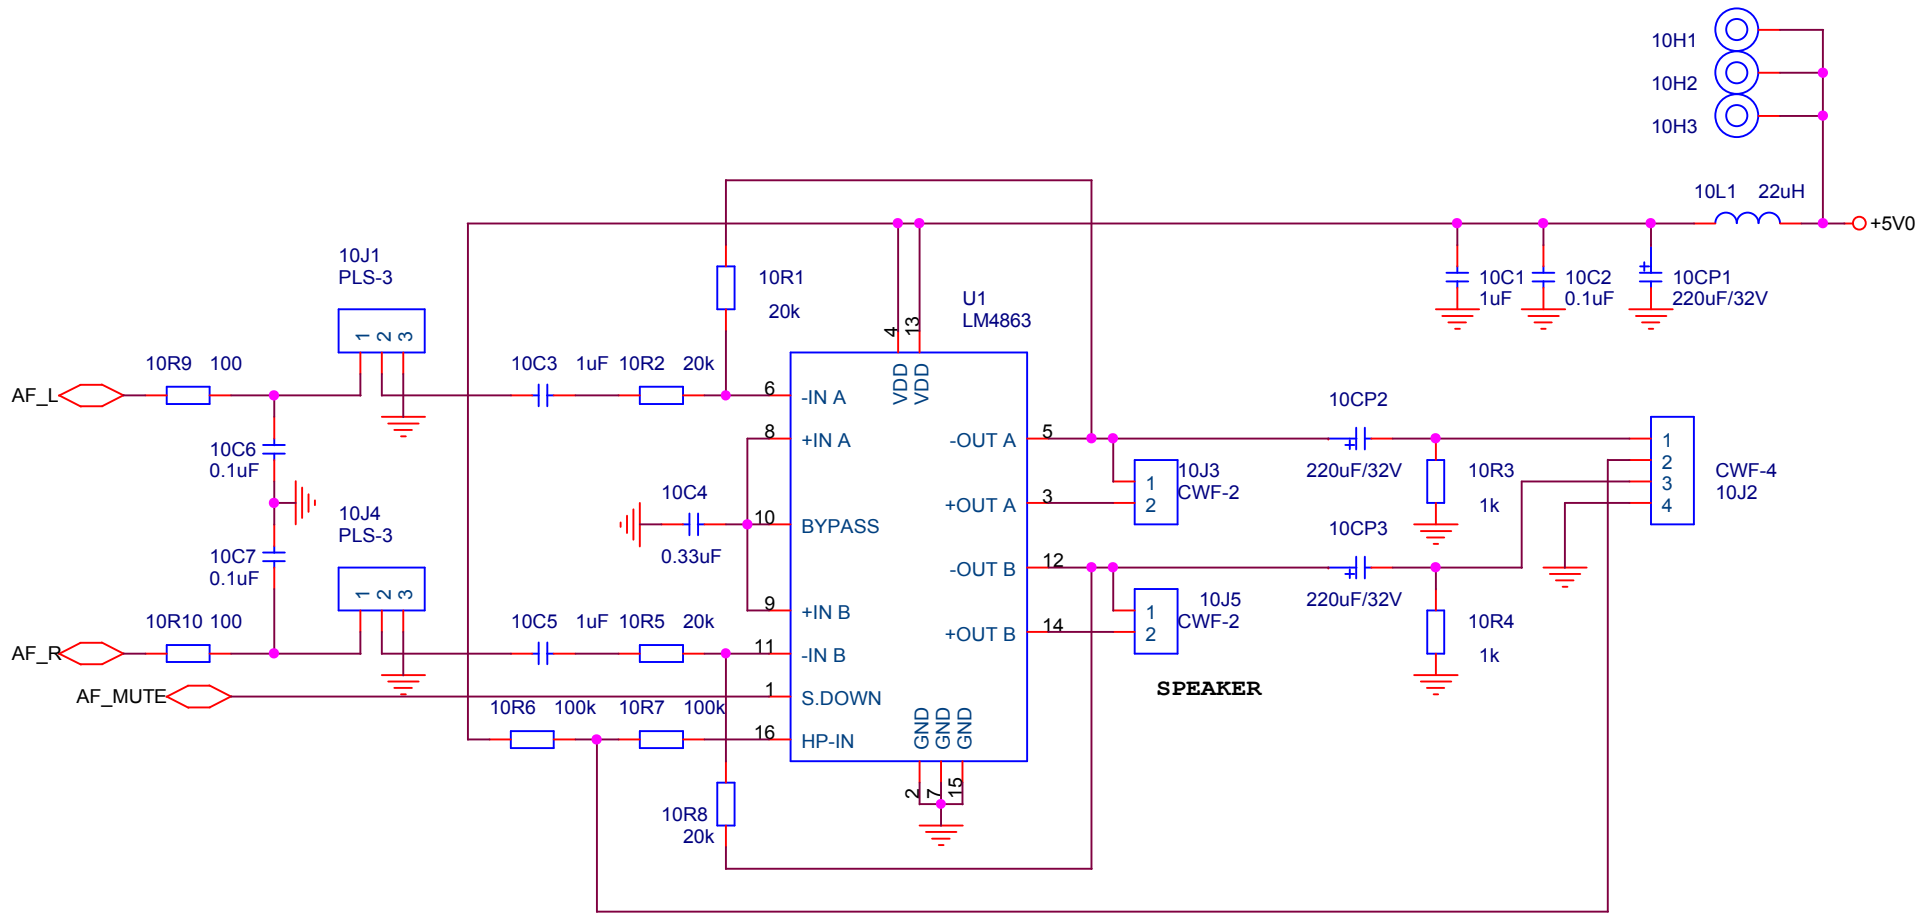

ACC
CSK-M50-08 ?

SPEAKER

PHONE

ERA-3SM (86, 23dB, 3.4V)
ERA-2SM (86, 16dB, 3.4V)
MSA-0286 (86, 12dB, 5V)
GALI-1 (SOT-89)

2.7 mHz

5.0 mHz

7.7 mHz

14.5 mHz

28.8 mHz

130 mHz