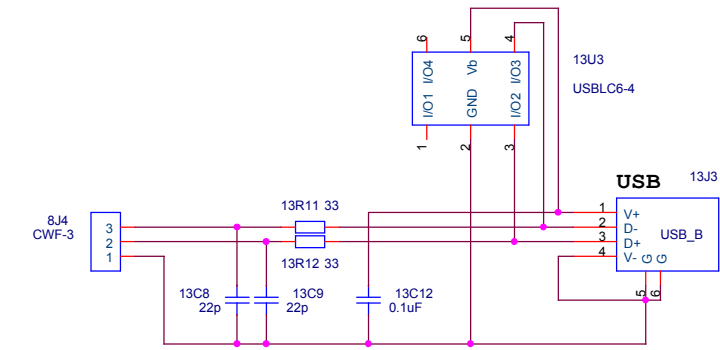

ACC
CSK-M50-08 ?

SPEAKER

PHONE

ERA-3SM (86, 23dB, 3.4V)
ERA-2SM (86, 16dB, 3.4V)
MSA-0286 (86, 12dB, 5V)
GALI-1 (SOT-89)

2.7 mHz

5.0 mHz

7.7 mHz

14.5 mHz