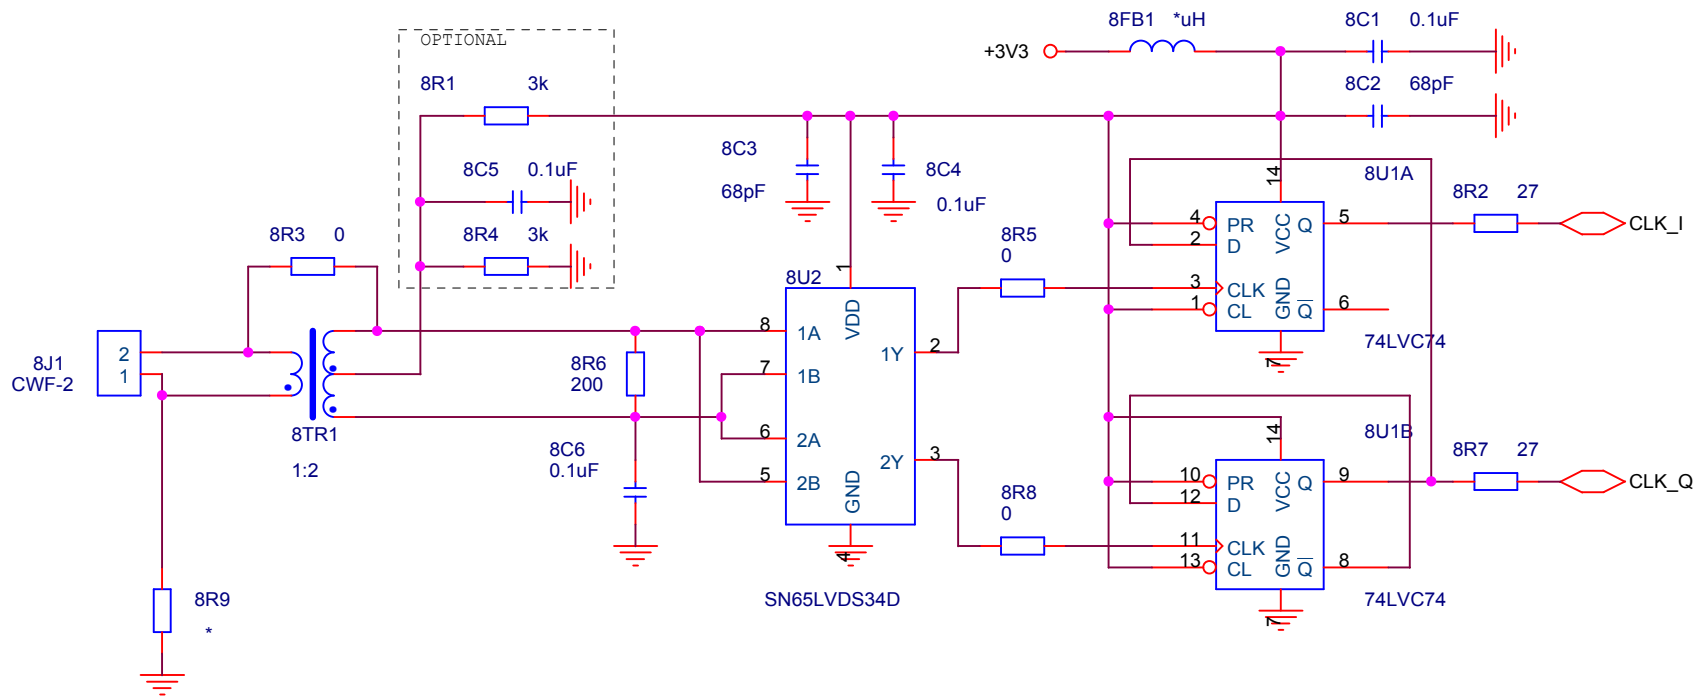

ACC
CSK-M50-08 ?

SPEAKER

PHONE

ERA-3SM (86, 23dB, 3.4V)
ERA-2SM (86, 16dB, 3.4V)
MSA-0286 (86, 12dB, 5V)
GALI-1 (SOT-89)

2.7 mHz

5.0 mHz

7.7 mHz

14.5 mHz

28.8 mHz

130 mHz