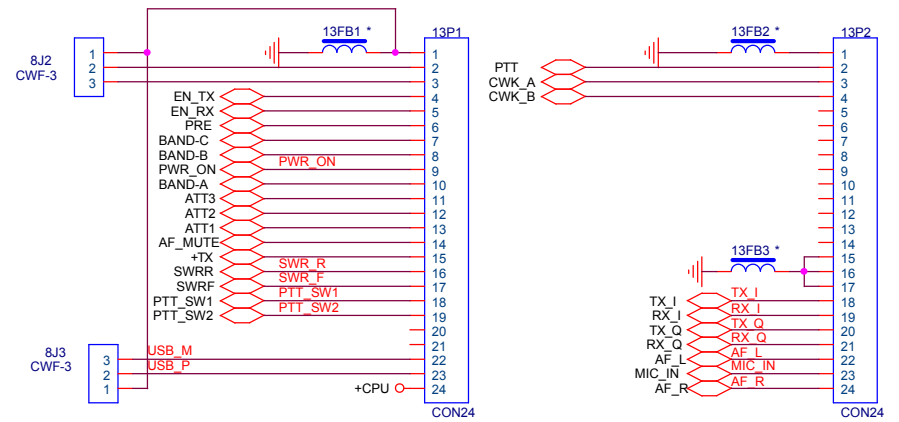

ACC
CSK-M50-08 ?

SPEAKER

PHONE

ERA-3SM (86, 23dB, 3.4V)
ERA-2SM (86, 16dB, 3.4V)
MSA-0286 (86, 12dB, 5V)
GALI-1 (SOT-89)

2.7 mHz

5.0 mHz

7.7 mHz

14.5 mHz

28.8 mHz

130 mHz