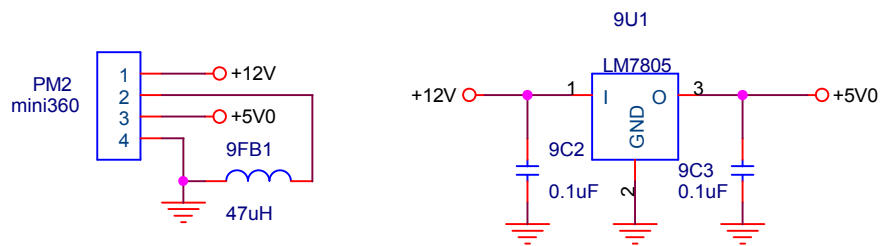

ACC
CSK-M50-08 ?

SPEAKER

PHONE

ERA-3SM (86, 23dB, 3.4V)
ERA-2SM (86, 16dB, 3.4V)
MSA-0286 (86, 12dB, 5V)
GALI-1 (SOT-89)

2.7 mHz

5.0 mHz

7.7 mHz

14.5 mHz