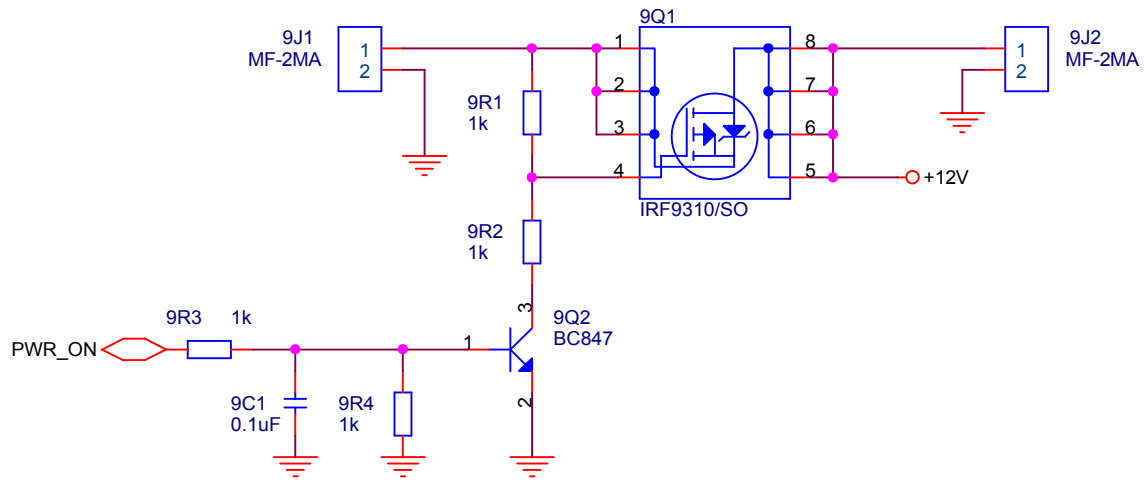

ACC
CSK-M50-08 ?

SPEAKER

PHONE

ERA-3SM (86, 23dB, 3.4V)
ERA-2SM (86, 16dB, 3.4V)
MSA-0286 (86, 12dB, 5V)
GALI-1 (SOT-89)

2.7 mHz

5.0 mHz

7.7 mHz

14.5 mHz