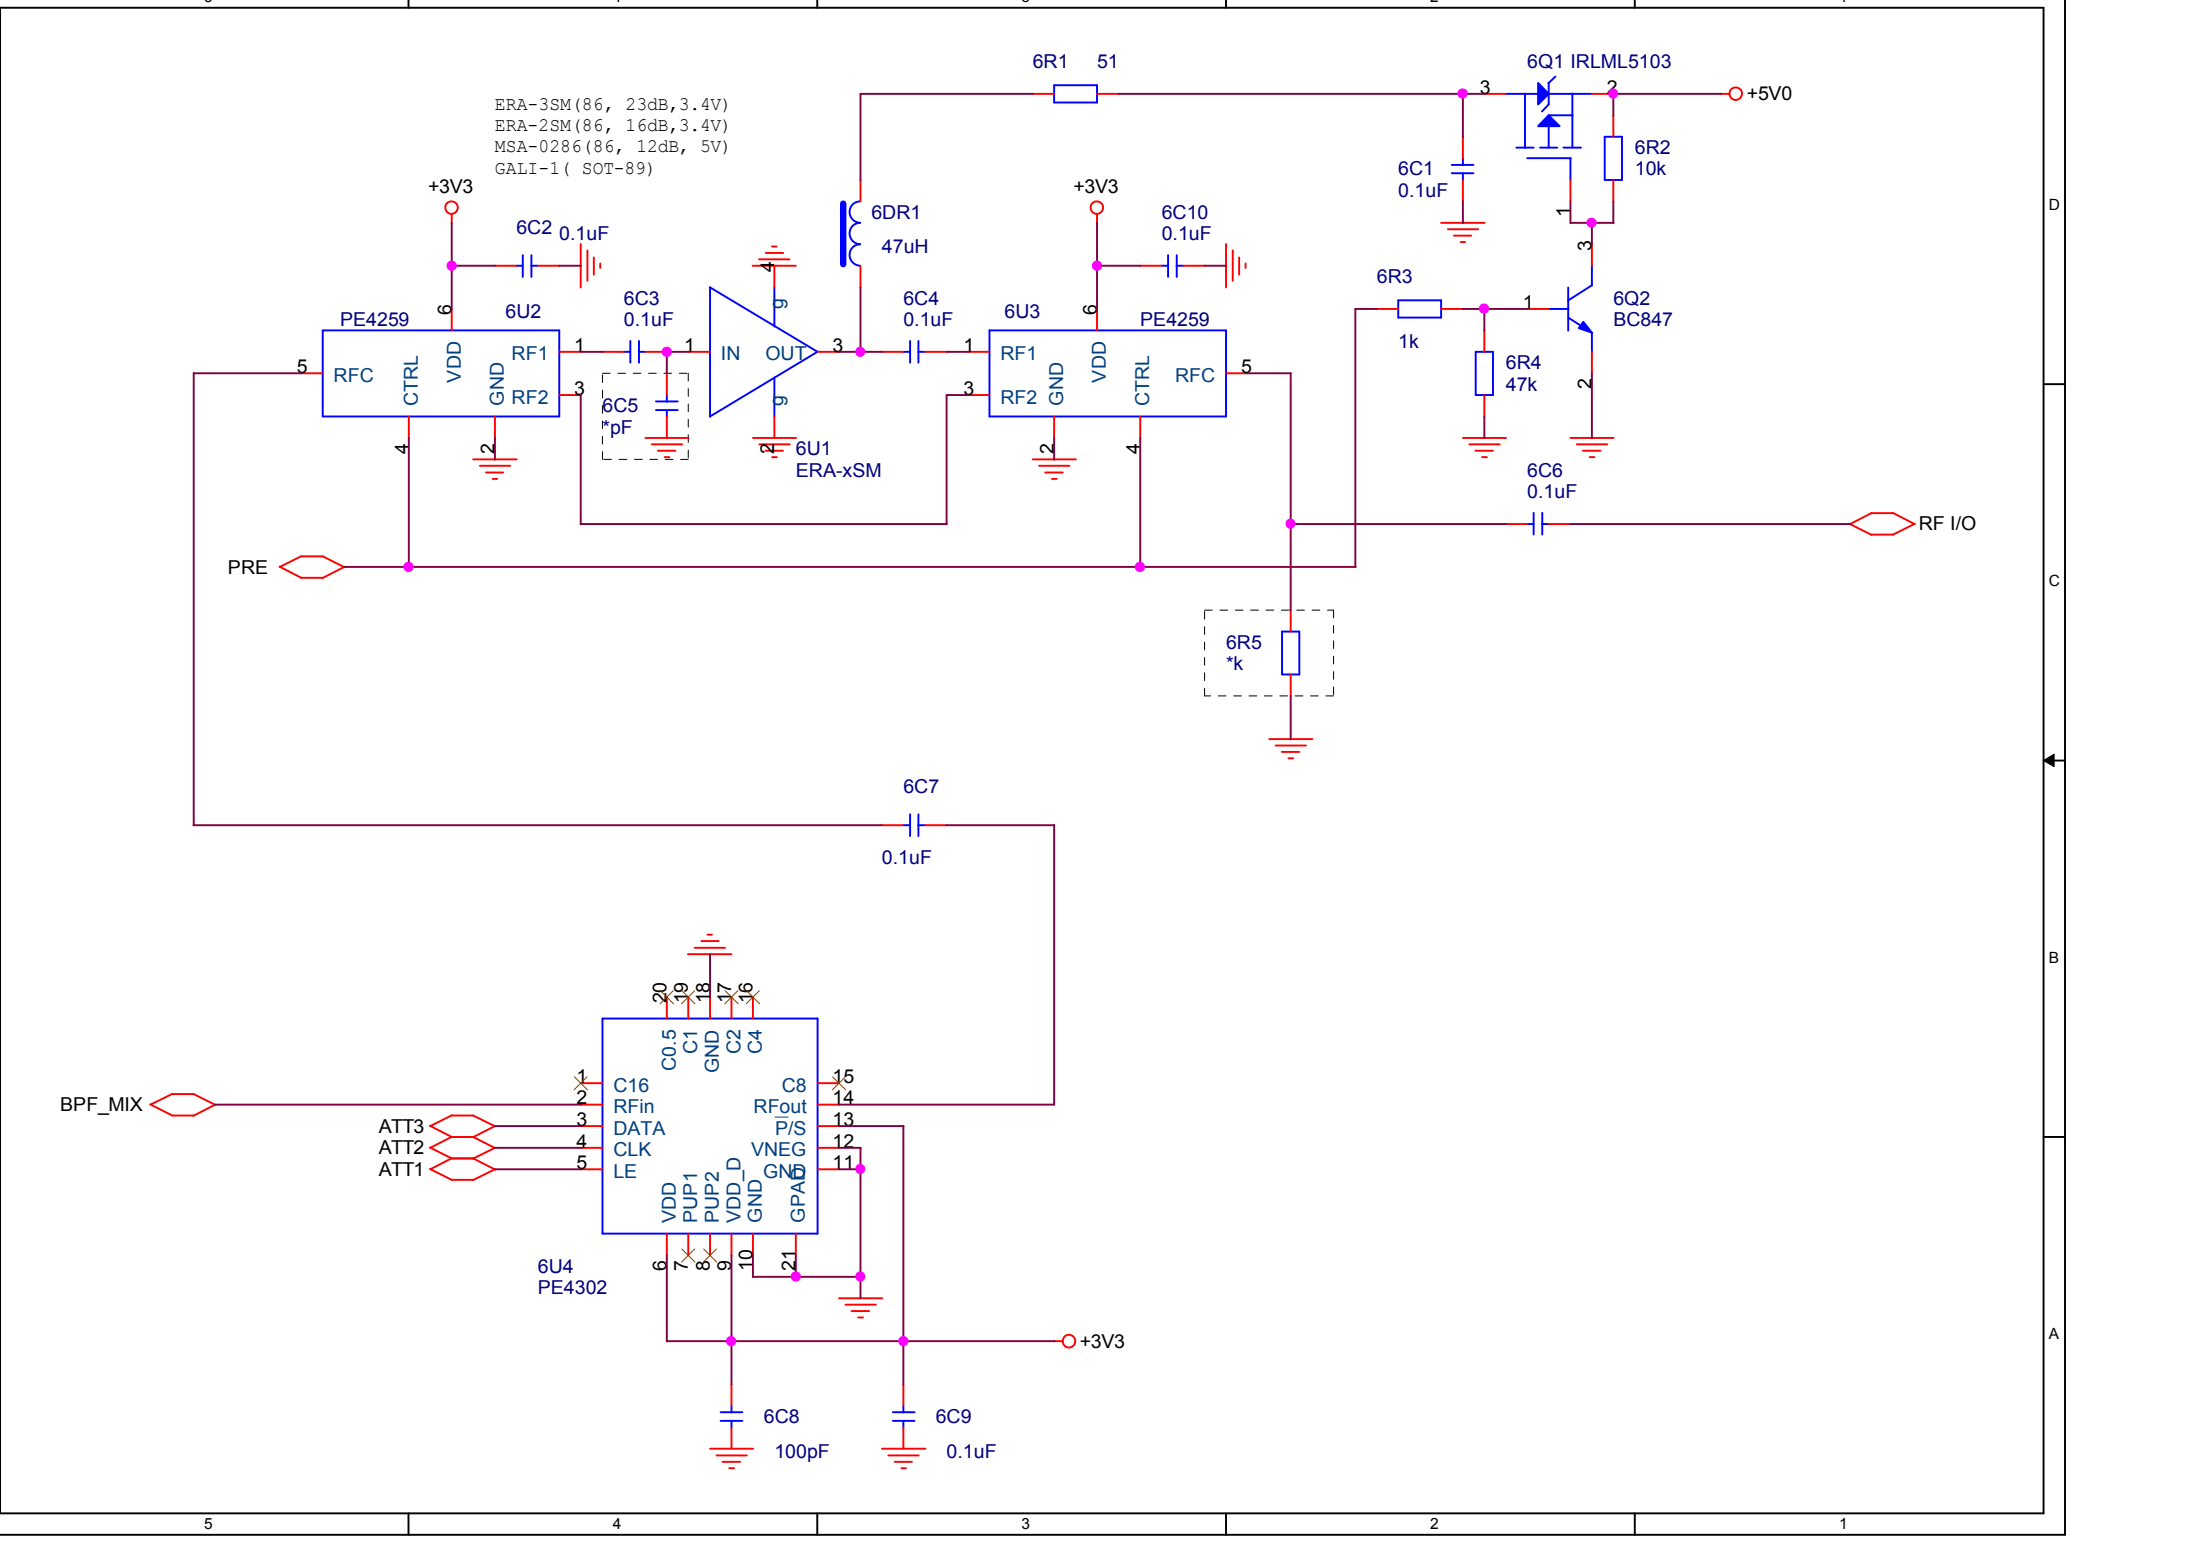

ACC
CSK-M50-08 ?

SPEAKER

PHONE

ERA-3SM (86, 23dB, 3.4V)
ERA-2SM (86, 16dB, 3.4V)
MSA-0286 (86, 12dB, 5V)
GALI-1 (SOT-89)

2.7 mHz

5.0 mHz

7.7 mHz

14.5 mHz

28.8 mHz

130 mHz