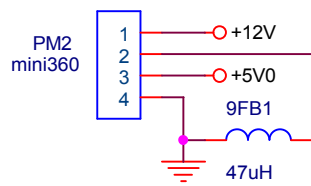

ACC
CSK-M50-08 ?

SPEAKER

PHONE

ERA-3SM (86, 23dB, 3.4V)
ERA-2SM (86, 16dB, 3.4V)
MSA-0286 (86, 12dB, 5V)
GALI-1 (SOT-89)

2.7 mHz

5.0 mHz

7.7 mHz

14.5 mHz

28.8 mHz

130 mHz