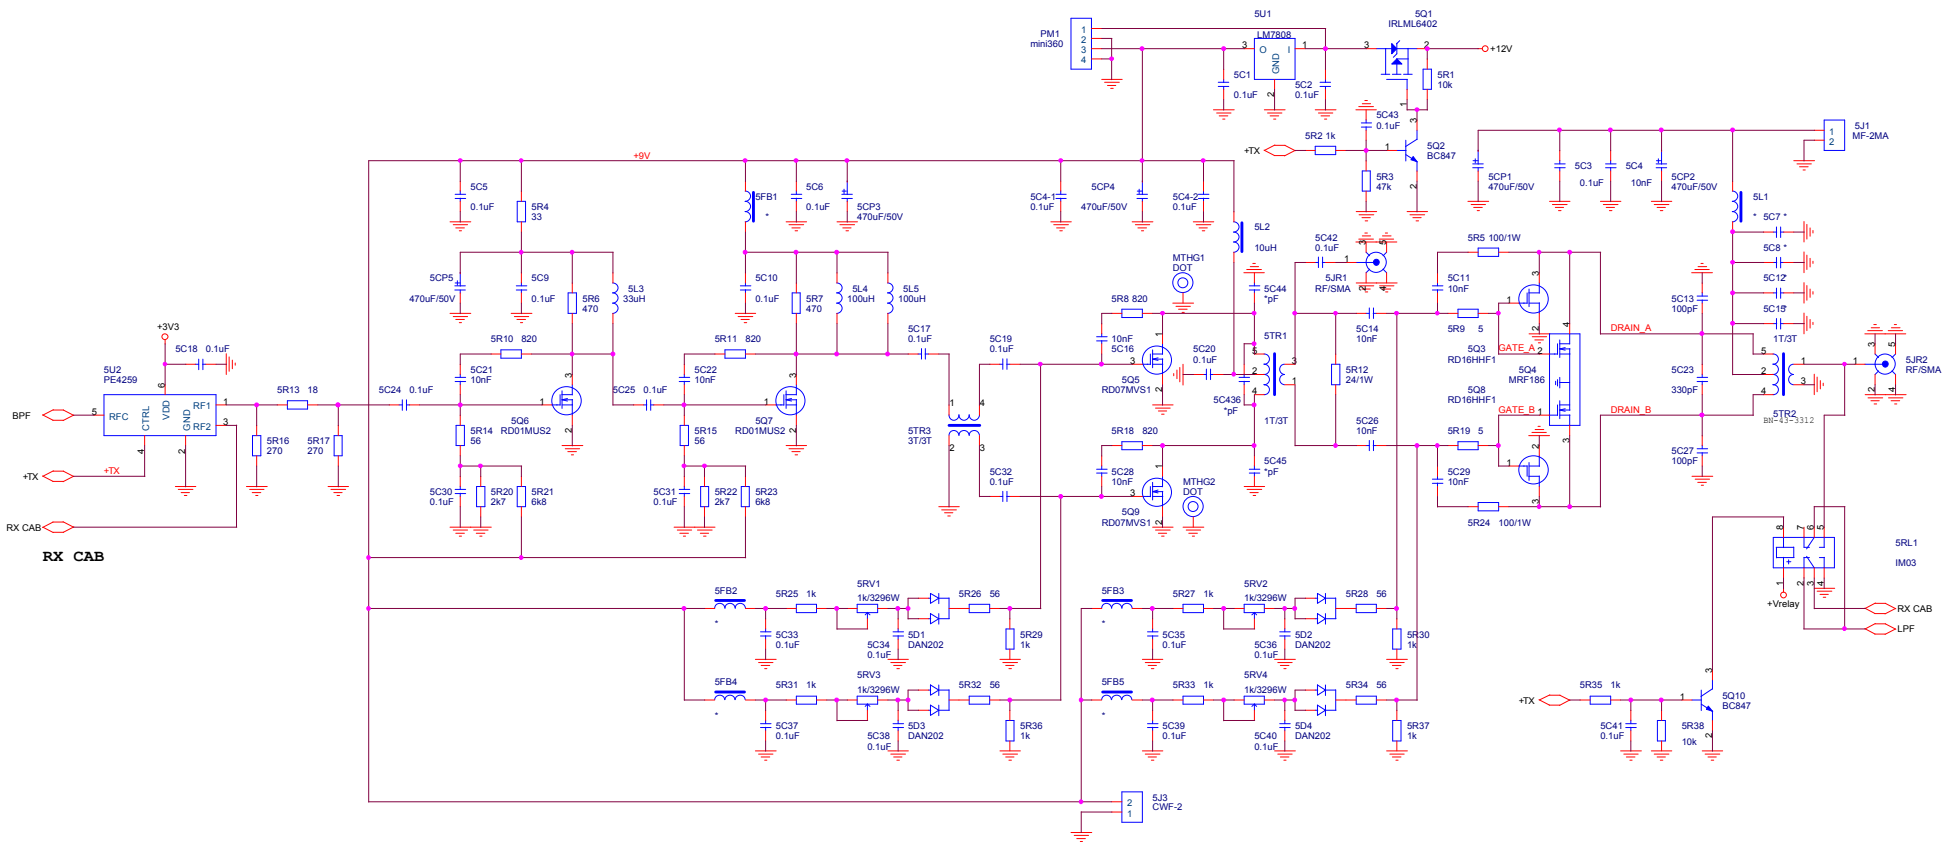

ACC
CSK-M50-08 ?

SPEAKER

PHONE

ERA-3SM (86, 23dB, 3.4V)
ERA-2SM (86, 16dB, 3.4V)
MSA-0286 (86, 12dB, 5V)
GALI-1 (SOT-89)

2.7 mHz

5.0 mHz

7.7 mHz

14.5 mHz

28.8 mHz

130 mHz