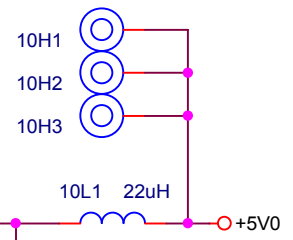

ACC
CSK-M50-08 ?

SPEAKER

PHONE

ERA-3SM (86, 23dB, 3.4V)
ERA-2SM (86, 16dB, 3.4V)
MSA-0286 (86, 12dB, 5V)
GALI-1 (SOT-89)

2.7 mHz

5.0 mHz

7.7 mHz

14.5 mHz