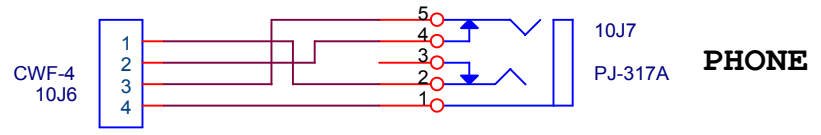

ACC
CSK-M50-08 ?

SPEAKER

PHONE

ERA-3SM (86, 23dB, 3.4V)
ERA-2SM (86, 16dB, 3.4V)
MSA-0286 (86, 12dB, 5V)
GALI-1 (SOT-89)

2.7 mHz

5.0 mHz

7.7 mHz

14.5 mHz