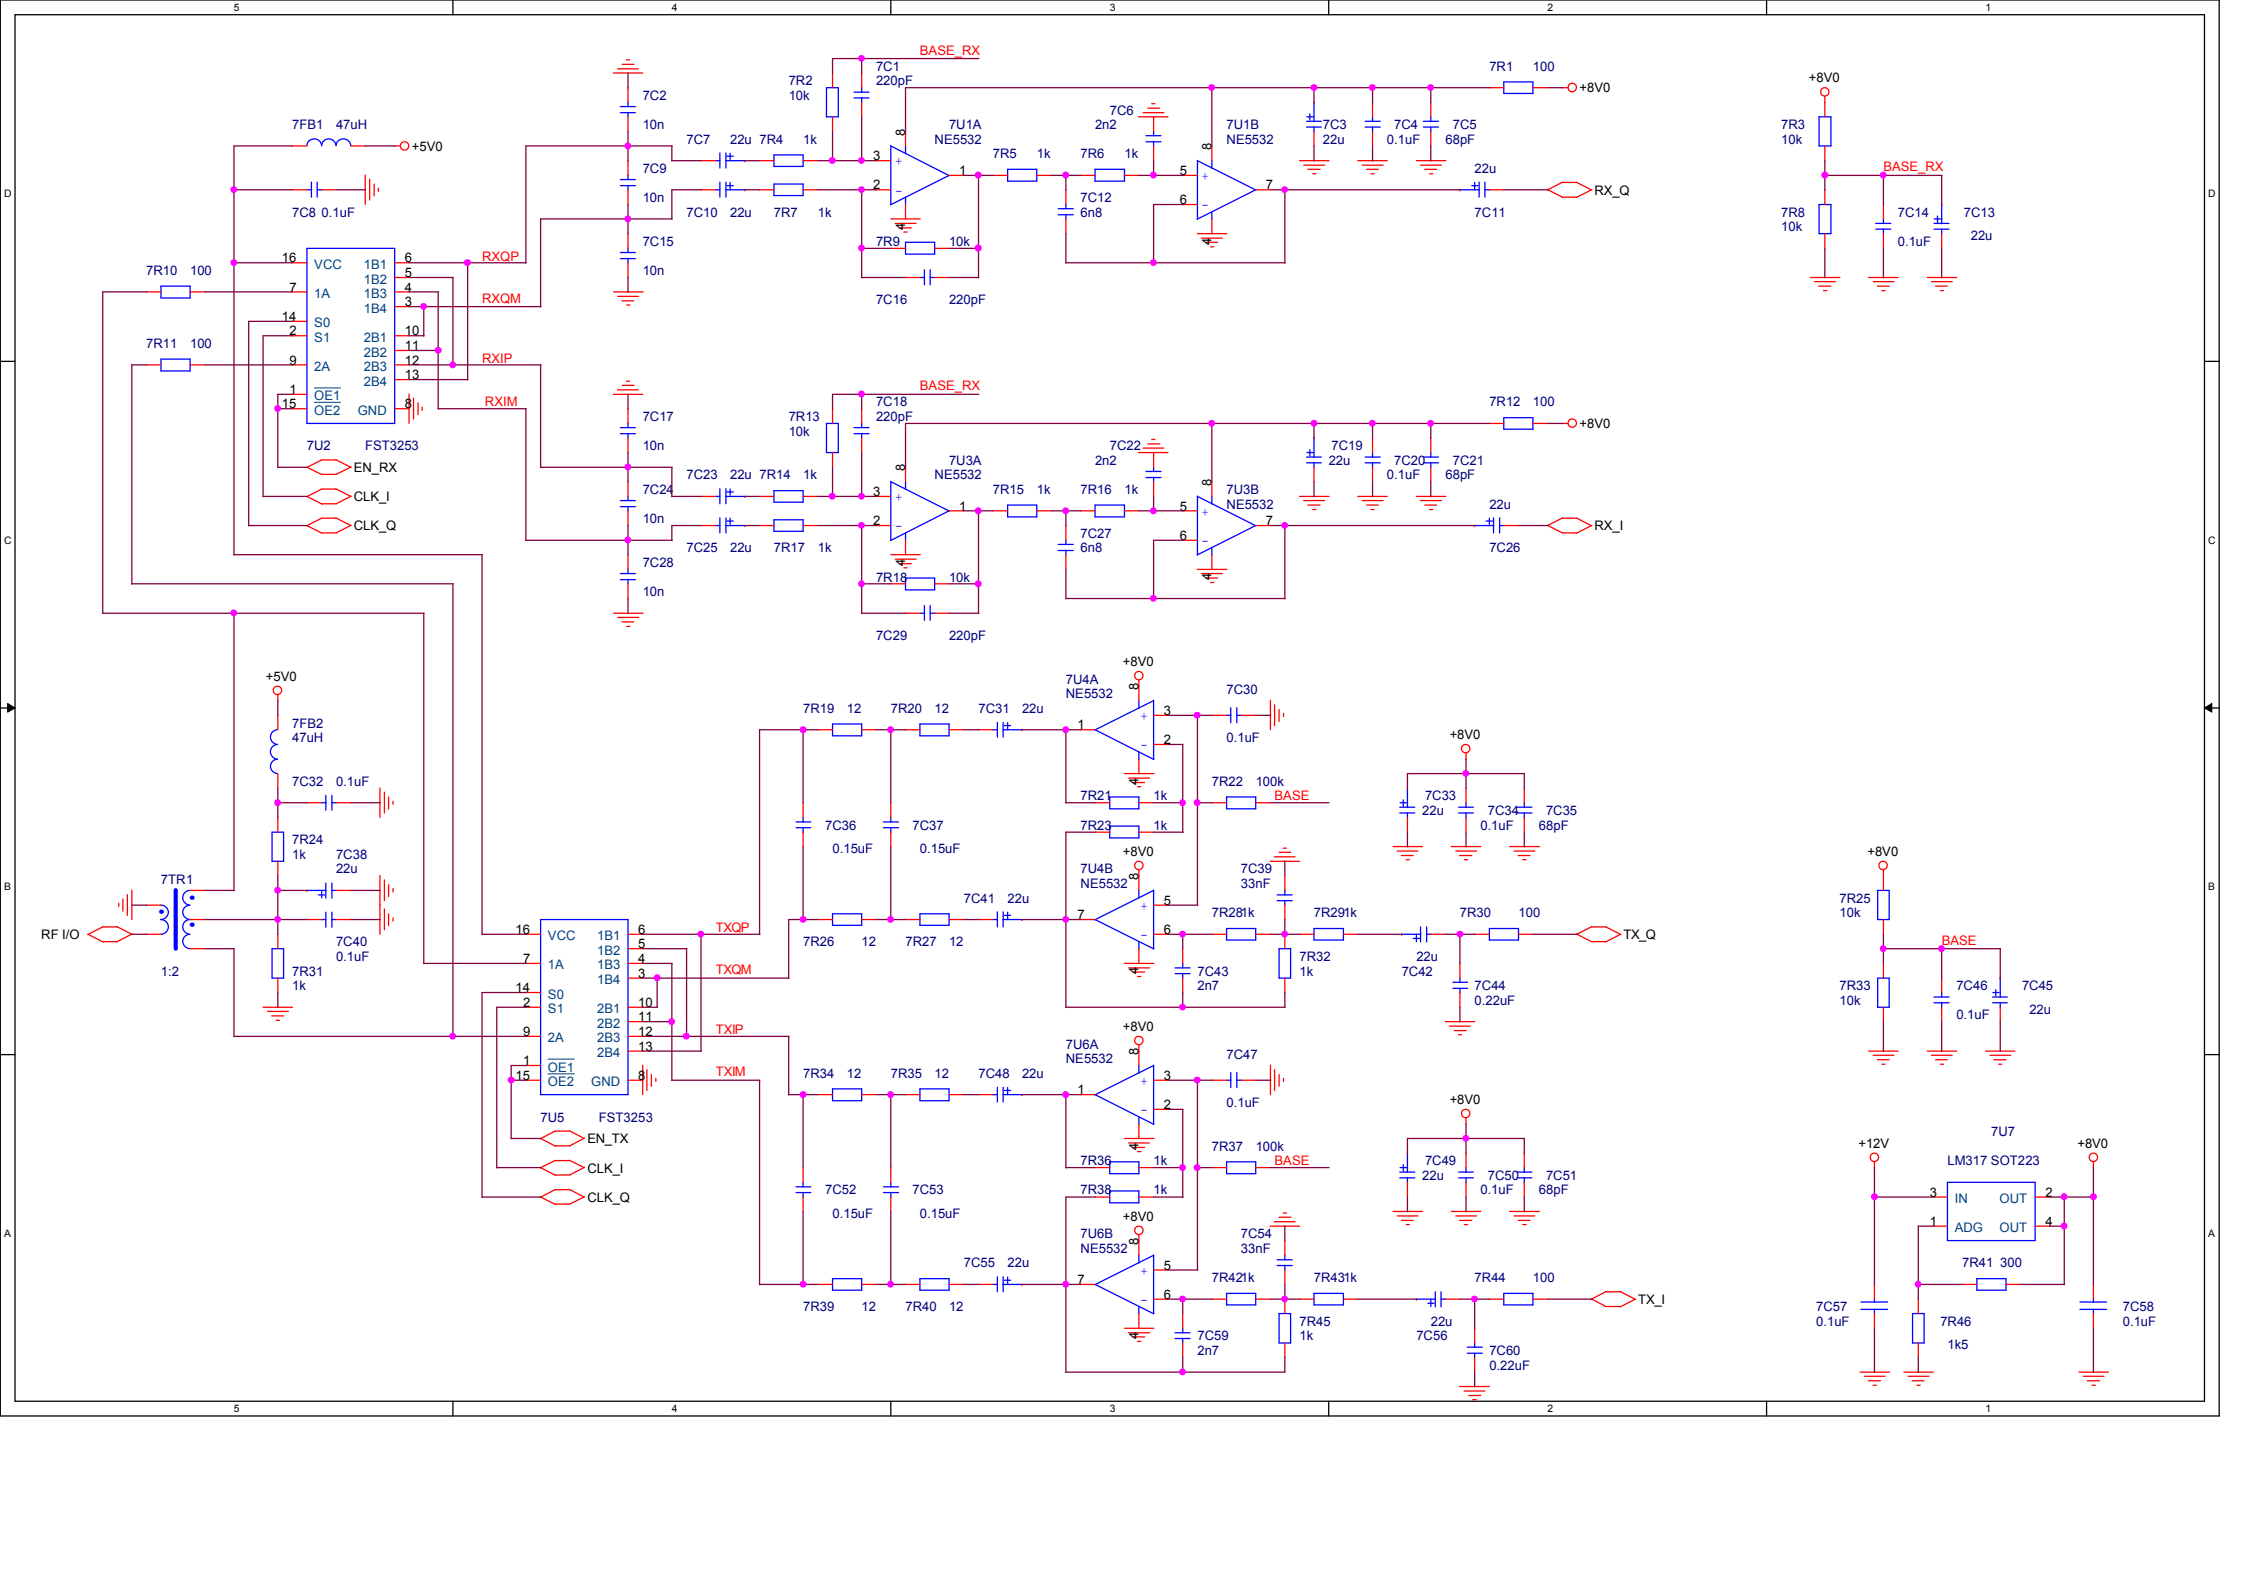

ACC
CSK-M50-08 ?

SPEAKER

PHONE

ERA-3SM (86, 23dB, 3.4V)
ERA-2SM (86, 16dB, 3.4V)
MSA-0286 (86, 12dB, 5V)
GALI-1 (SOT-89)

2.7 mHz

5.0 mHz

7.7 mHz

14.5 mHz

28.8 mHz

130 mHz