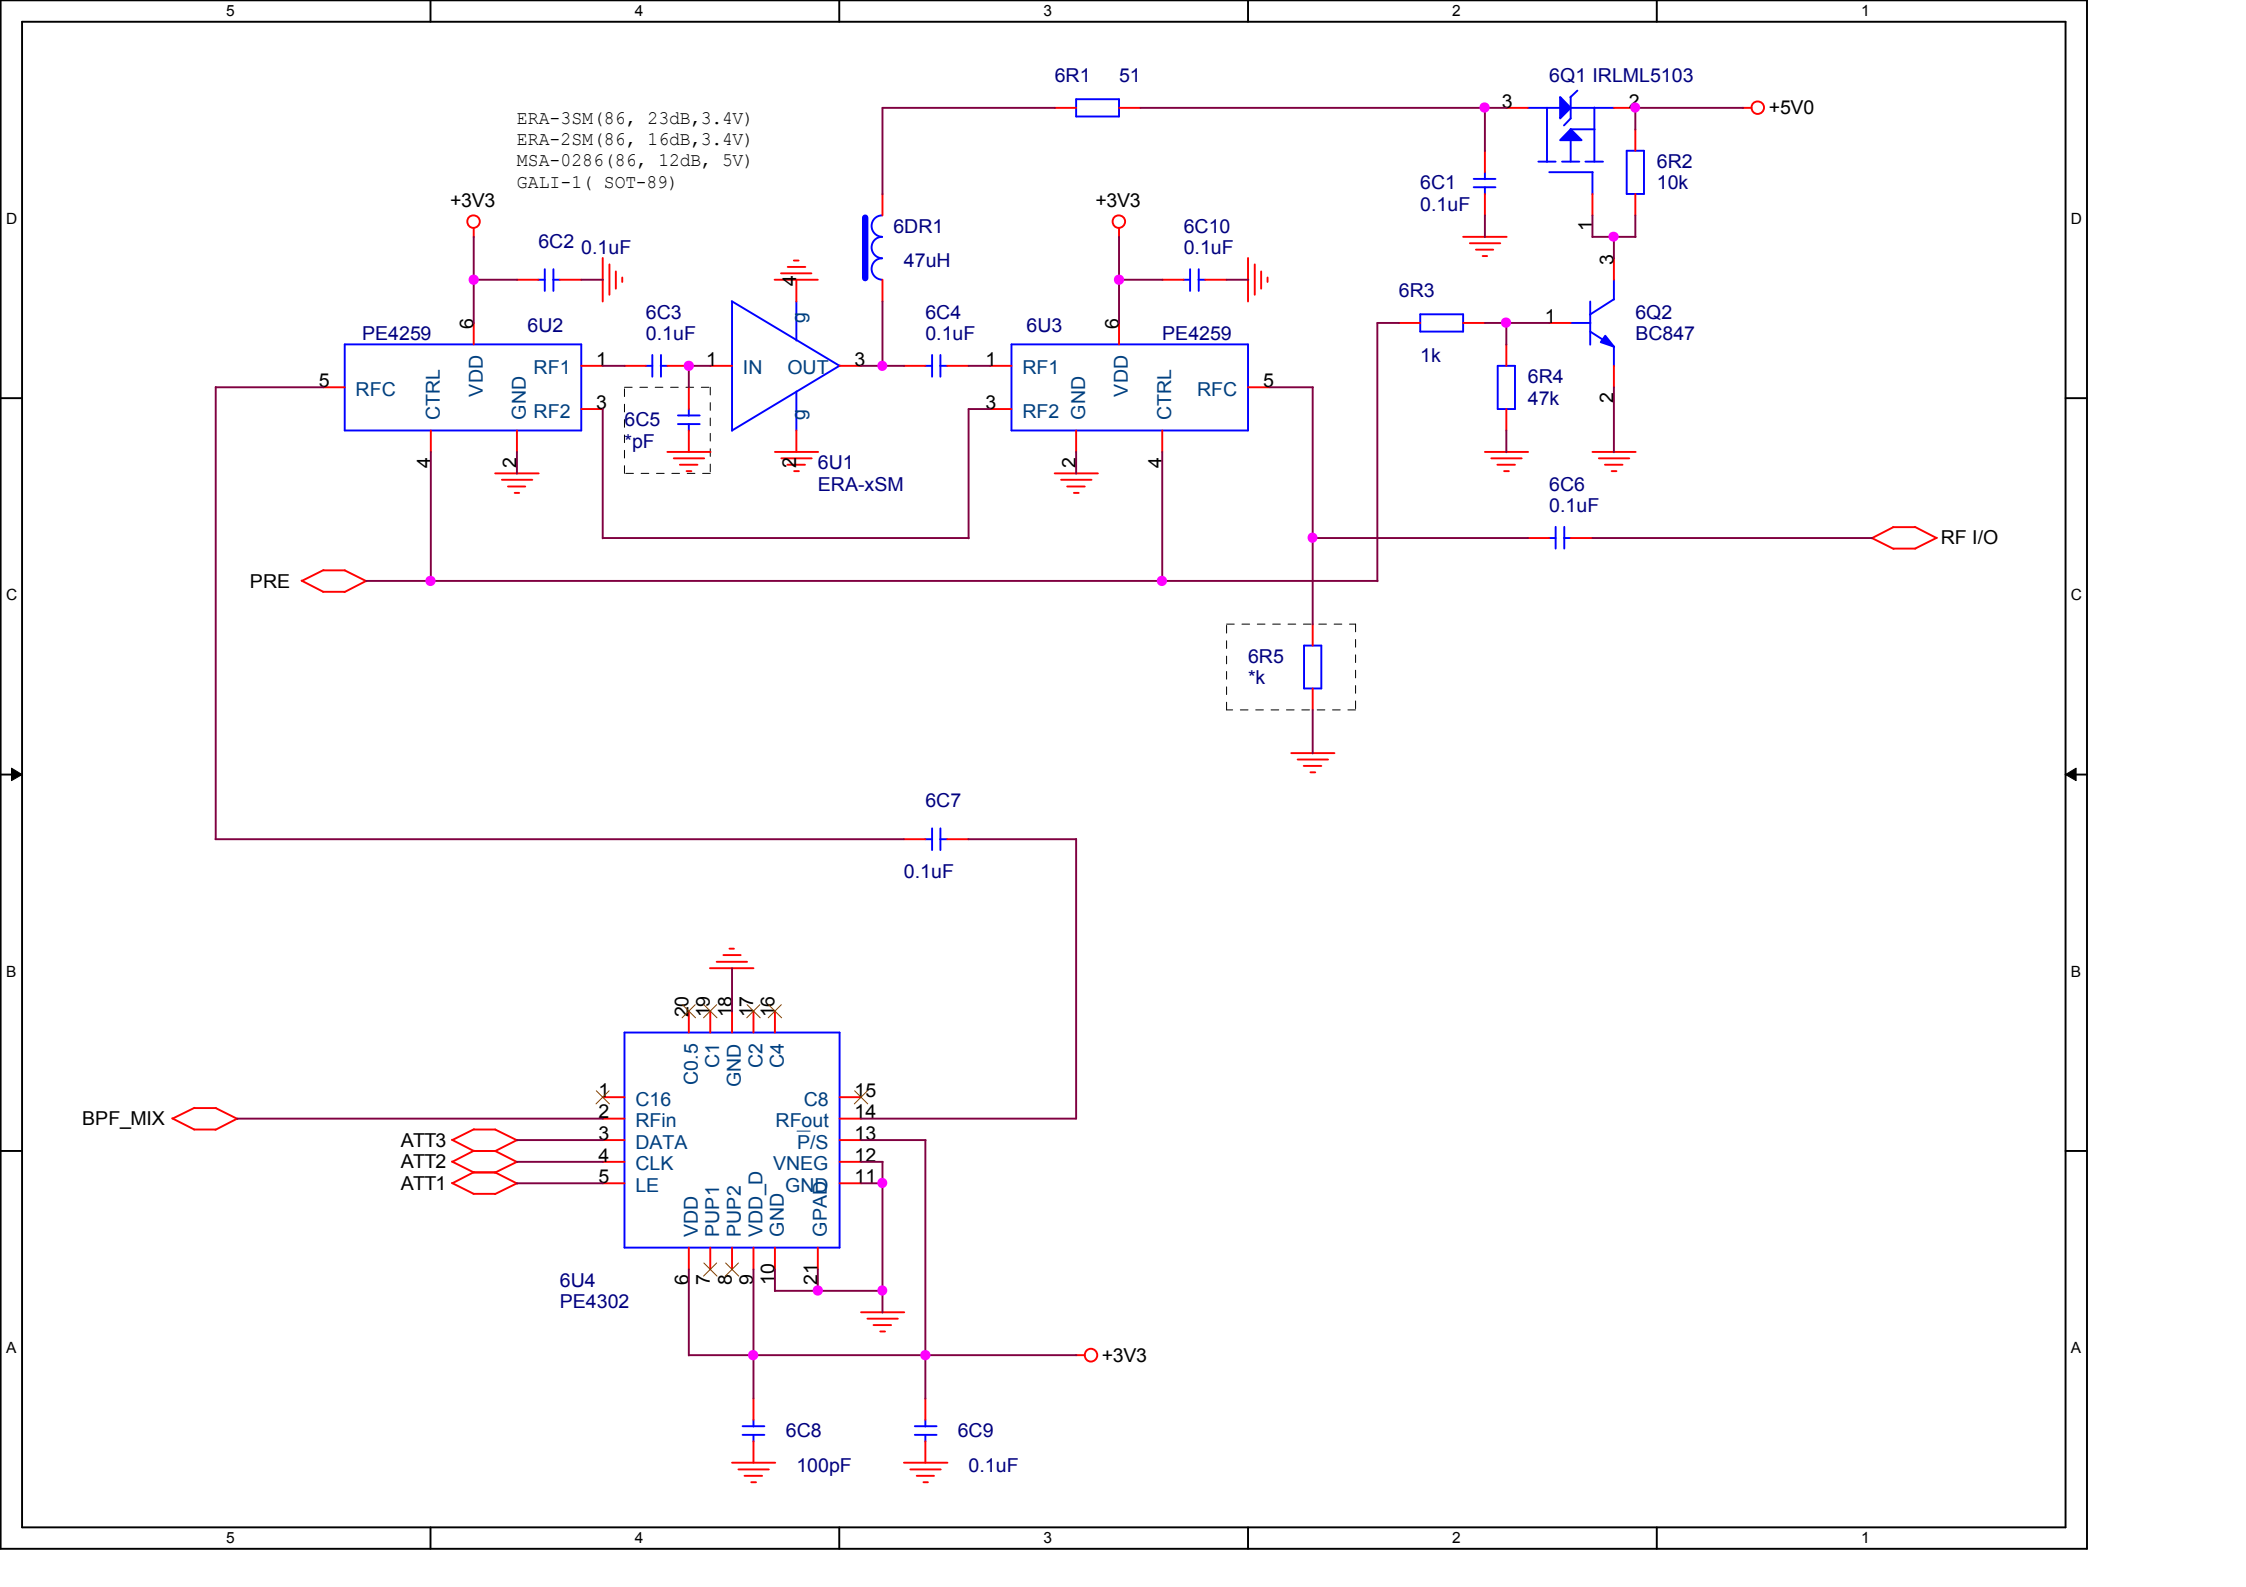

ACC
CSK-M50-08 ?

SPEAKER

PHONE

ERA-3SM (86, 23dB, 3.4V)
ERA-2SM (86, 16dB, 3.4V)
MSA-0286 (86, 12dB, 5V)
GALI-1 (SOT-89)

2.7 mHz

5.0 mHz

7.7 mHz

14.5 mHz

28.8 mHz

130 mHz