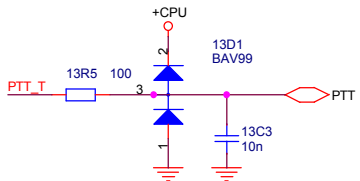

ACC
CSK-M50-08 ?

SPEAKER

PHONE

ERA-3SM (86, 23dB, 3.4V)
ERA-2SM (86, 16dB, 3.4V)
MSA-0286 (86, 12dB, 5V)
GALI-1 (SOT-89)

2.7 mHz

5.0 mHz

7.7 mHz

14.5 mHz

28.8 mHz

130 mHz