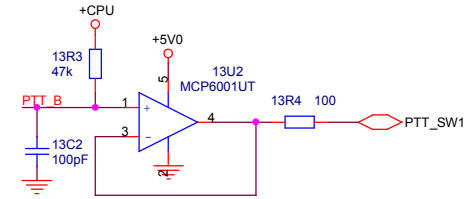

ACC
CSK-M50-08 ?

SPEAKER

PHONE

ERA-3SM (86, 23dB, 3.4V)
ERA-2SM (86, 16dB, 3.4V)
MSA-0286 (86, 12dB, 5V)
GALI-1 (SOT-89)

2.7 mHz

5.0 mHz

7.7 mHz

14.5 mHz