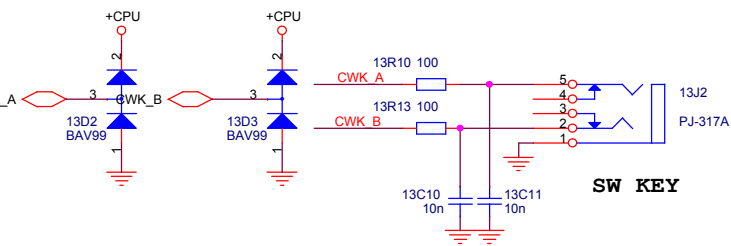

ACC
CSK-M50-08 ?

SPEAKER

PHONE

ERA-3SM (86, 23dB, 3.4V)
ERA-2SM (86, 16dB, 3.4V)
MSA-0286 (86, 12dB, 5V)
GALI-1 (SOT-89)

2.7 mHz

5.0 mHz

7.7 mHz

14.5 mHz

28.8 mHz

130 mHz