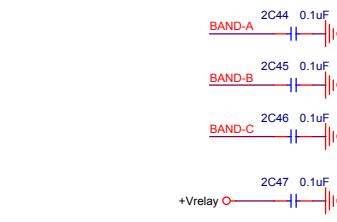

ACC
CSK-M50-08 ?

SPEAKER

PHONE

ERA-3SM (86, 23dB, 3.4V)
ERA-2SM (86, 16dB, 3.4V)
MSA-0286 (86, 12dB, 5V)
GALI-1 (SOT-89)

2.7 mHz

5.0 mHz

7.7 mHz

14.5 mHz