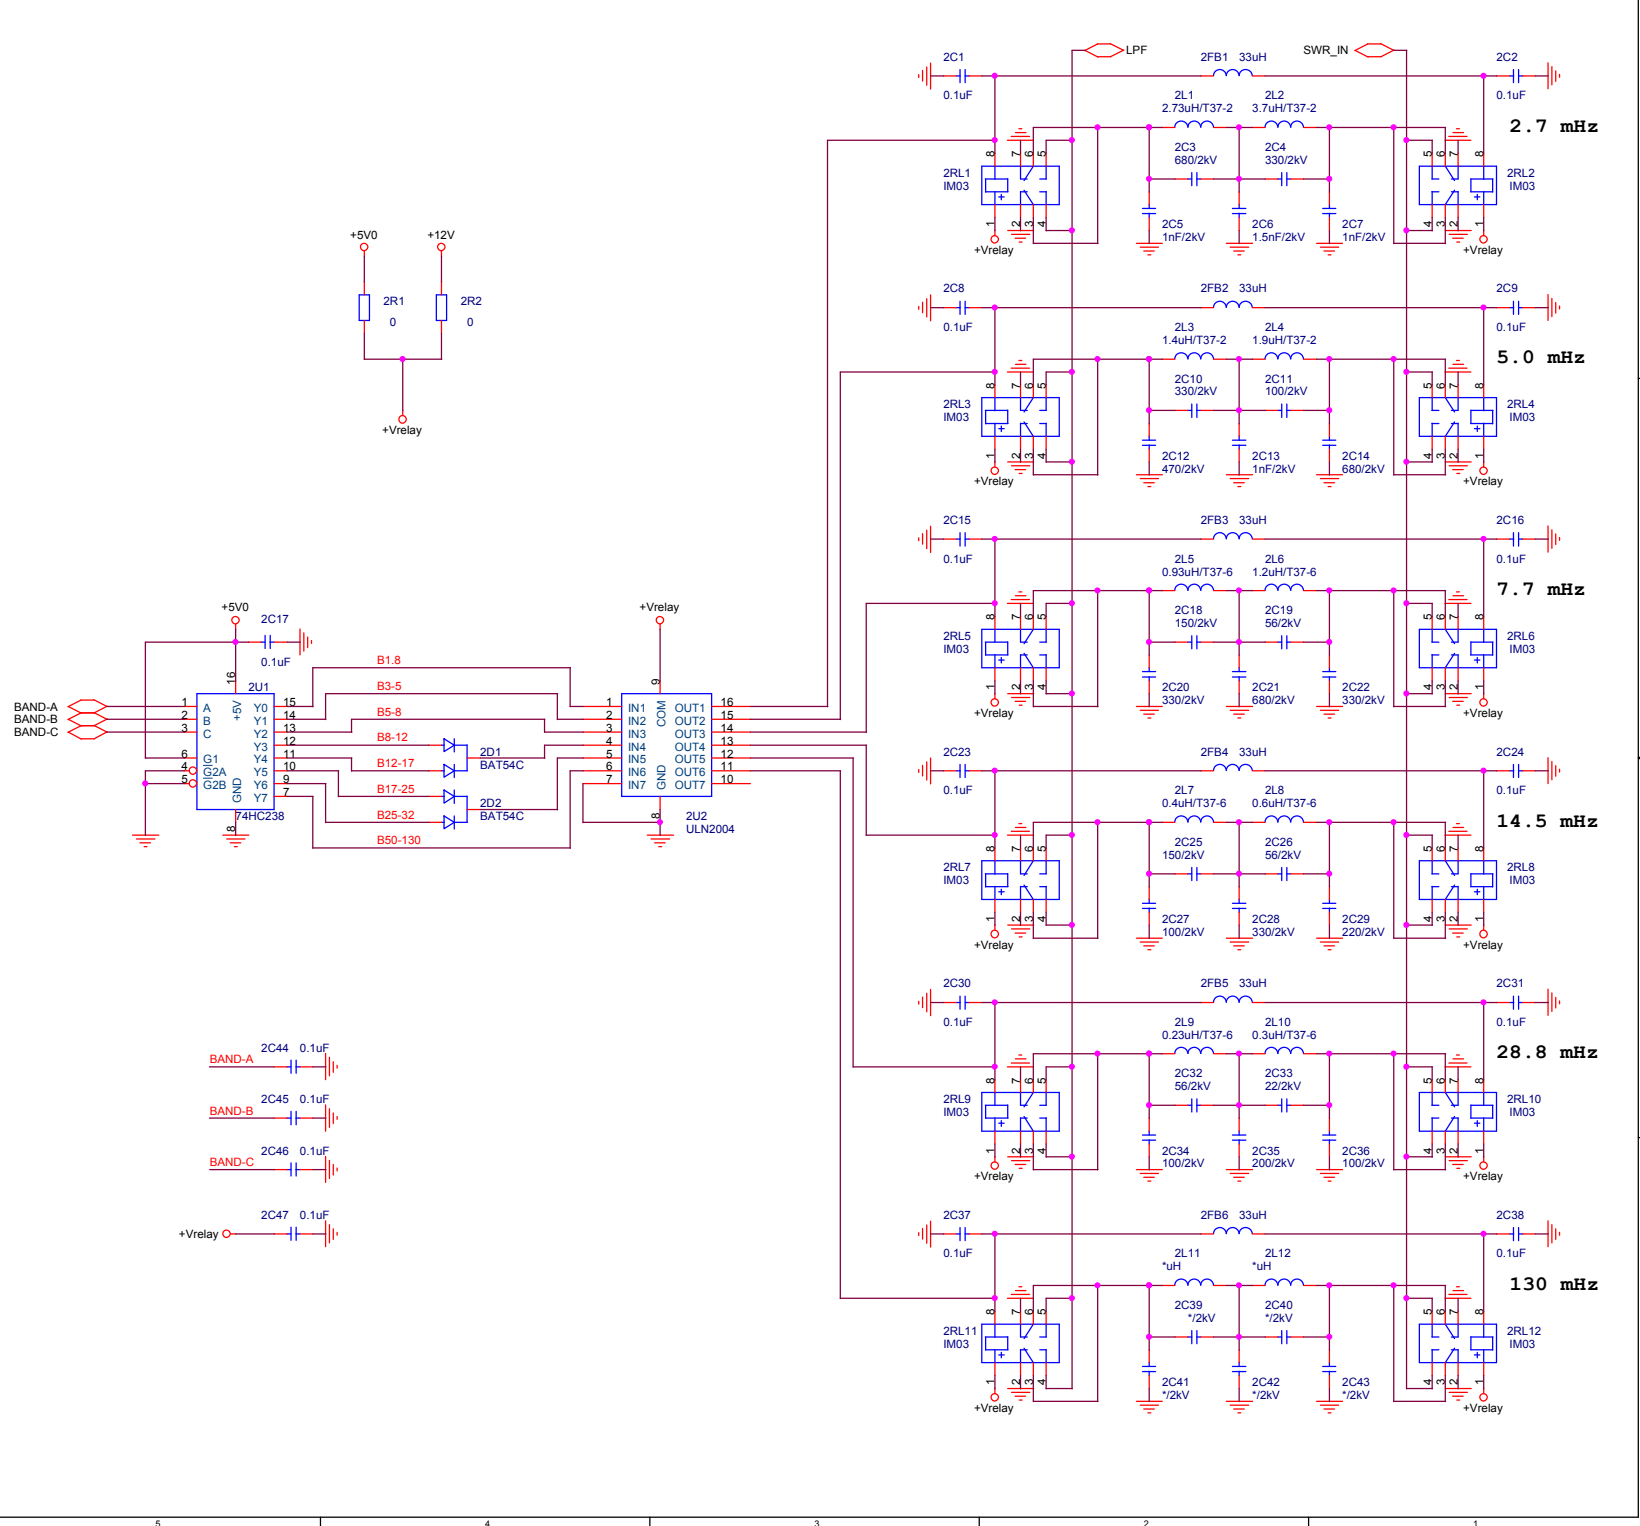

ACC
CSK-M50-08 ?

SPEAKER

PHONE

ERA-3SM (86, 23dB, 3.4V)
ERA-2SM (86, 16dB, 3.4V)
MSA-0286 (86, 12dB, 5V)
GALI-1 (SOT-89)

2.7 mHz

5.0 mHz

7.7 mHz

14.5 mHz

28.8 mHz

130 mHz