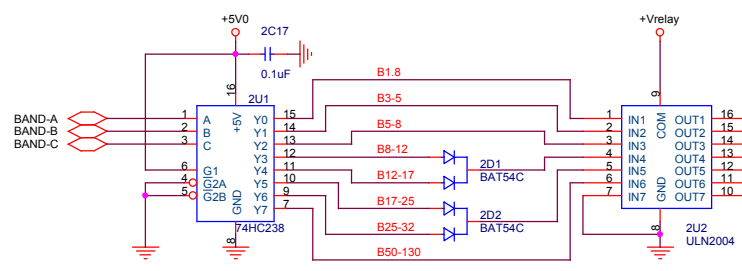

ACC
CSK-M50-08 ?

SPEAKER

PHONE

ERA-3SM (86, 23dB, 3.4V)
ERA-2SM (86, 16dB, 3.4V)
MSA-0286 (86, 12dB, 5V)
GALI-1 (SOT-89)

2.7 mHz

5.0 mHz

7.7 mHz

14.5 mHz