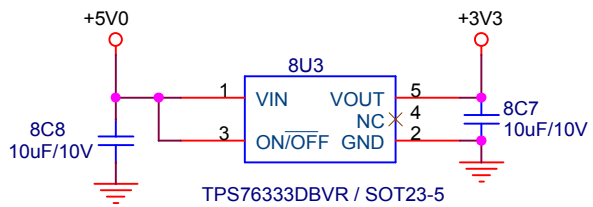

ACC
CSK-M50-08 ?

SPEAKER

PHONE

ERA-3SM (86, 23dB, 3.4V)
ERA-2SM (86, 16dB, 3.4V)
MSA-0286 (86, 12dB, 5V)
GALI-1 (SOT-89)

2.7 mHz

5.0 mHz

7.7 mHz

14.5 mHz