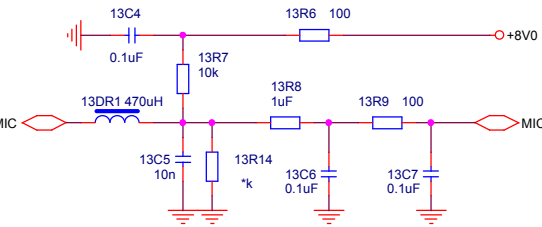

ACC
CSK-M50-08 ?

SPEAKER

PHONE

ERA-3SM (86, 23dB, 3.4V)
ERA-2SM (86, 16dB, 3.4V)
MSA-0286 (86, 12dB, 5V)
GALI-1 (SOT-89)

2.7 mHz

5.0 mHz

7.7 mHz

14.5 mHz

28.8 mHz

130 mHz